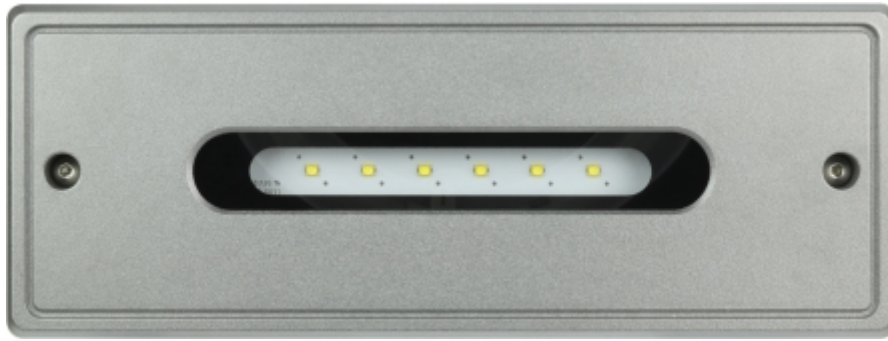

STAMINA: ZONE HIGHOUTPUT

Stamina Zone Highoutput is a versatile and durable emergency light that is designed to be used outdoors in demanding industrial environments, such as tunnels, carports, garages, and loading platforms. Wherever there's a need for a stylish but sturdy luminaire to withstand cold and rough conditions, Stamina is the best choice for you.

Stamina has an impact resistant cast aluminium body (IK10) and it is dust- and waterproof (IP65). Stamina's standard colour is graphite grey (RAL 9007). On request, it is also possible to have Stamina in any RAL-colour you like to match the surrounding environment. Stamina can also be used for general lighting.

The product codes starting with letter Y include an individually packed luminaire. The product codes starting with TW include the luminaire only.

ADDRESSABLE 230 V CENTRALLY SUPPLIED EMERGENCY LIGHTS

Product Code	Nominal Supply Voltage	Feature
TWT5751WKH	220-240 V, 50/60 Hz AC,DC	Intelligent Controller, Tapsa Control

Addressable 230 V centrally supplied LED emergency light

The Stamina Zone Highoutput TWT5751WKH is designed to meet the highest demands in challenging environments.

The luminaire has an impact resistant IK10 metal body and it is dust- and waterproof (IP65). This model can be used in freezing temperatures up to -30°C. The Stamina has several mounting options. This model is equipped with optics that enables the luminaire to be installed up to 20 meters to illuminate wide open areas.