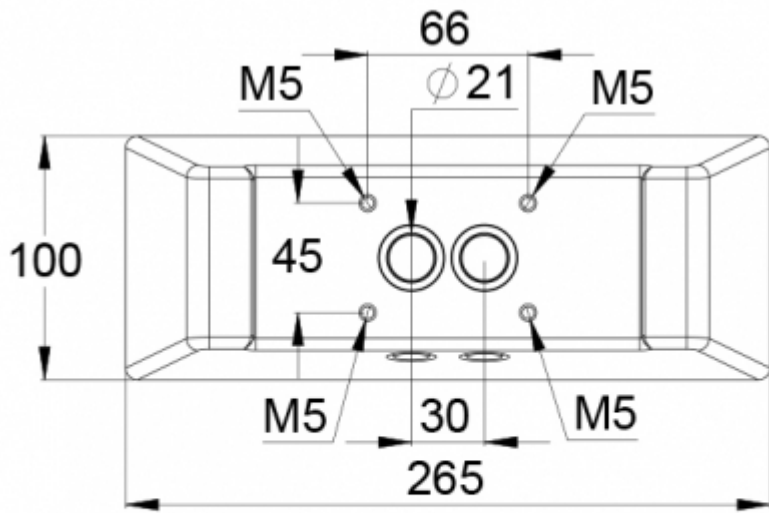

We reserve the rights to make modifications without notice.

Copyright © 2021 Teknoware. All rights reserved.

Date: January 05, 2021 | Source:

www.teknoware.com/en/emergency-lighting/stamina-zone-highoutput-emergency-light-twt5751wkh

Teknoware Oy | P.O. Box 19, 15101 Lahti | Ilmarisentie 8, 15200 Lahti Finland

Tel +358 3 883 020 | VAT-number FI01494751 | teknoware.com | emexit@teknoware.com