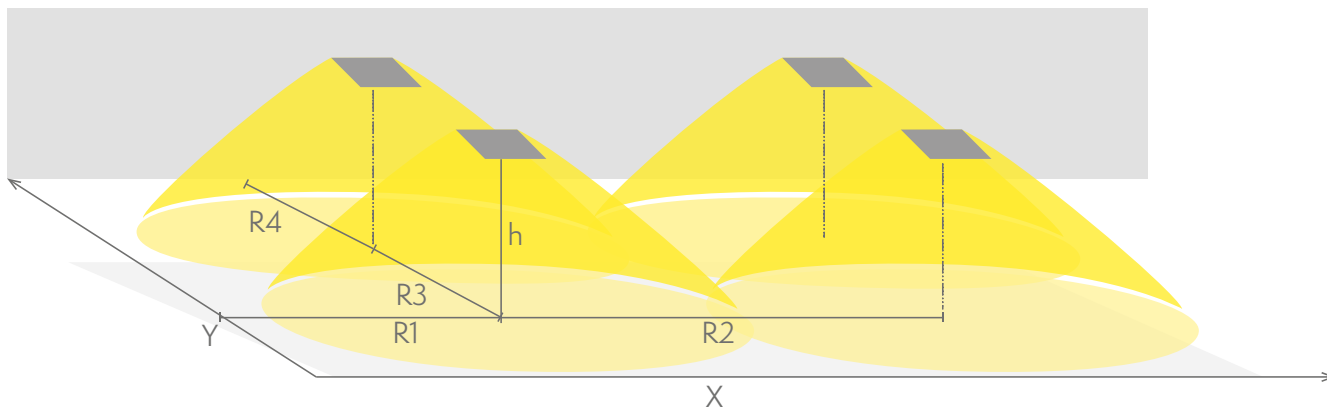

Emergency lighting for open areas (ceiling mounting)

Table of 0,5 lux for open areas according to the norm EN 1838, 0,5 m edge district is considered in the table.

Level of measurement 0,02 m, measurement result with battery operation.

- R1 distance from wall (X axis)
- R2 installation distance between lights (X axis)
- R3 installation distance between lights (Y axis)
- R4 distance from wall (Y axis)

TWT5751WKH

Mounting height (m)	Below the light lux	R1 (m)	R2 (m)	R3 (m)	R4 (m)
		0,5 lux	0,5 lux	0,5 lux	0,5 lux
3	44	5	12	7	4
4	24	5.5	14	8.5	4.5
6	11	6	16	12	6
8	6.5	9	18	14	7
10	4.5	9.5	19	15	7.5
12	3	10	20	16	8
14	2	10	20	16	8
16	1.5	10	20	16	8
18	1.2	10	20	16	8
20	0.9	10	20	16	8