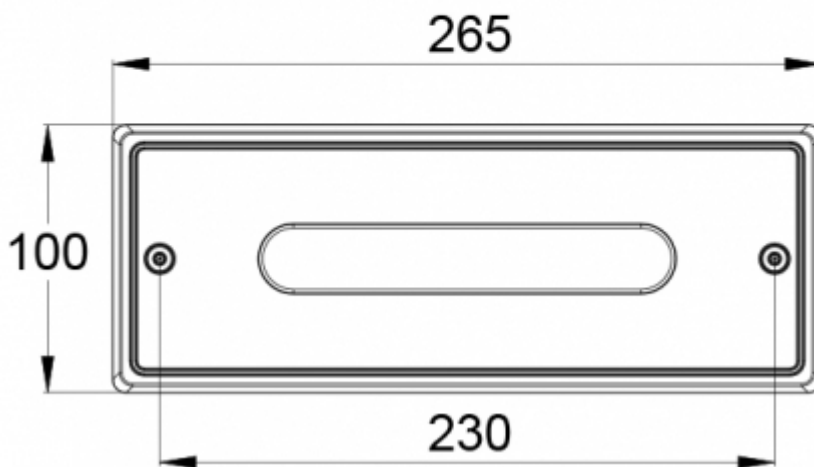

We reserve the rights to make modifications without notice.

Copyright © 2021 Teknoware. All rights reserved.

Date: January 05, 2021 | Source:

www.teknoware.com/en/emergency-lighting/stamina-zone-highoutput-emergency-light-twt5751wkh

Teknoware Oy | P.O. Box 19, 15101 Lahti | Ilmarisentie 8, 15200 Lahti Finland

Tel +358 3 883 020 | VAT-number FI01494751 | teknoware.com | emexit@teknoware.com