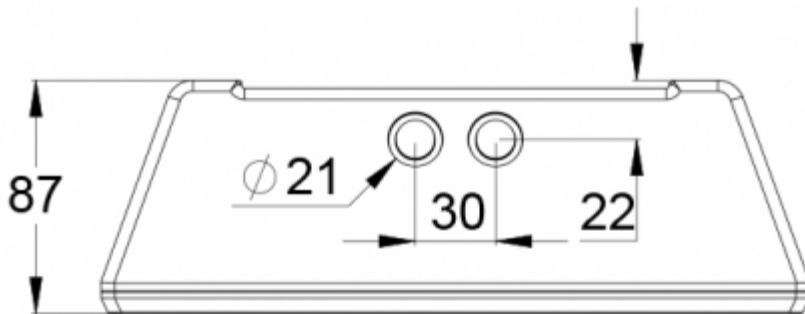

We reserve the rights to make modifications without notice.

Copyright © 2021 Teknoware. All rights reserved.

Date: January 05, 2021 | Source:

www.teknoware.com/en/emergency-lighting/stamina-zone-highoutput-emergency-light-twt5751wkh

Teknoware Oy | P.O. Box 19, 15101 Lahti | Ilmarisentie 8, 15200 Lahti Finland

Tel +358 3 883 020 | VAT-number FI01494751 | teknoware.com | emexit@teknoware.com