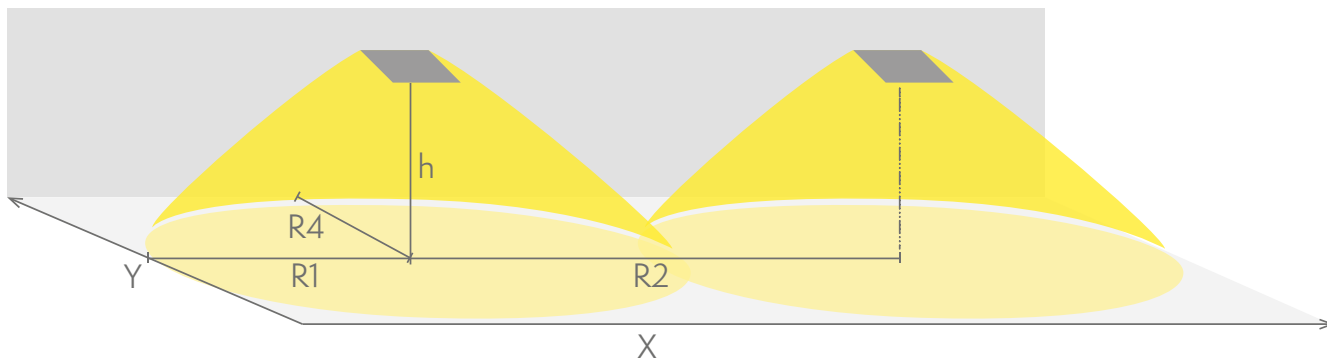

R1 distance from wall (X axis)
R2 installation distance between lights (X axis)
R4 distance from wall (Y axis)
TWTB253WM

Mounting height (m)	Below the light lux	R1 (m)	R2 (m)	R4 (m)
		1 lux	1 lux	1 lux
2,5	6.5	7	17	1
3	4.5	8	19	1
4	2.5	8	23	1

OPTIONAL ACCESSORIES:

OTHER ACCESSORIES FOR EMERGENCY LIGHTS

Product Code	Product Name	Compatible Product Groups
TWTB110	Easy Combo IP54 gasket TWTB110	Other Accessories for Emergency Exit Lights

OPTIONAL MOUNTING ACCESSORIES FOR EMERGENCY EXIT LIGHTS

Product Code	Product Name	Compatible Product Groups
TWTB101	Easy Combo recess mounting frame TWTB101	Easy: Combo Emergency / Exit Light, Easy: Combo Emergency / Exit Light
TWTB103	Easy Combo flag bracket TWTB103	Easy: Combo Emergency / Exit Light, Easy: Combo Emergency / Exit Light
TWTB104	Easy Combo ceiling bracket TWTB104	Easy: Combo Emergency / Exit Light, Easy: Combo Emergency / Exit Light

We reserve the rights to make modifications without notice.
Copyright © 2021 Teknoware. All rights reserved.
Date: January 02, 2021 | Source:
www.teknoware.com/en/emergency-lighting/easy-line-lowbay-emergency-light-twtb253wm

Teknoware Oy | P.O. Box 19, 15101 Lahti | Ilmarisentie 8, 15200 Lahti Finland
Tel +358 3 883 020 | VAT-number FI01494751 | teknoware.com | emexit@teknoware.com