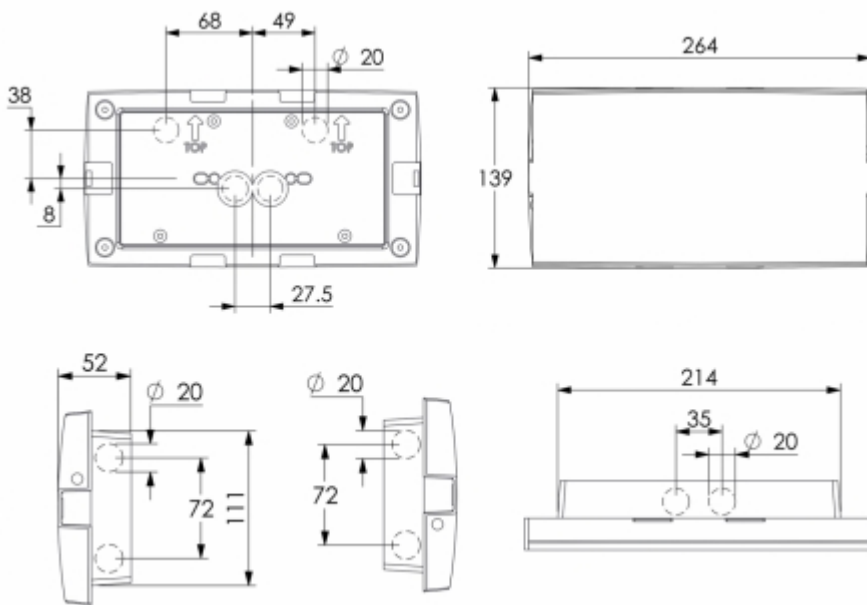

We reserve the rights to make modifications without notice.
Copyright © 2021 Teknoware. All rights reserved.
Date: January 02, 2021 | Source:
www.teknoware.com/en/emergency-lighting/easy-line-lowbay-emergency-light-twtb251wk

Teknoware Oy | P.O. Box 19, 15101 Lahti | Ilmarisentie 8, 15200 Lahti Finland
Tel +358 3 883 020 | VAT-number FI01494751 | teknoware.com | emexit@teknoware.com