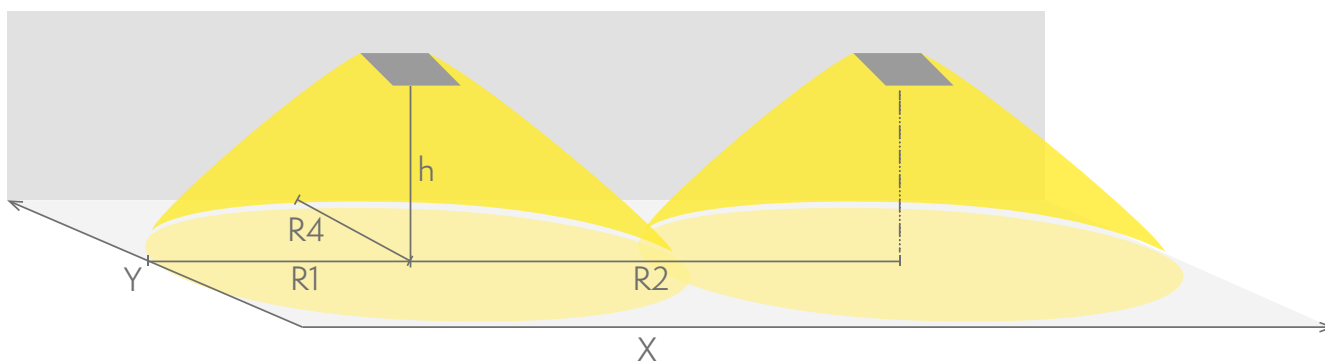

- R1 distance from wall (X axis)
- R2 installation distance between lights (X axis)
- R4 distance from wall (Y axis)

TWTB252WM

Mounting height (m)	Below the light lux	R1 (m)	R2 (m)	R4 (m)
		1 lux	1 lux	1 lux
2,5	6.5	7	17	1
3	4.5	8	19	1
4	2.5	8	23	1

OPTIONAL ACCESSORIES:

OTHER ACCESSORIES FOR EMERGENCY LIGHTS

Product Code	Product Name	Compatible Product Groups
TWTB110	Easy Combo IP54 gasket TWTB110	Other Accessories for Emergency Exit Lights

OPTIONAL MOUNTING ACCESSORIES FOR EMERGENCY EXIT LIGHTS

Product Code	Product Name	Compatible Product Groups
TWTB101	Easy Combo recess mounting frame TWTB101	Easy: Combo Emergency / Exit Light, Easy: Combo Emergency / Exit Light
TWTB103	Easy Combo flag bracket TWTB103	Easy: Combo Emergency / Exit Light, Easy: Combo Emergency / Exit Light
TWTB104	Easy Combo ceiling bracket TWTB104	Easy: Combo Emergency / Exit Light, Easy: Combo Emergency / Exit Light

We reserve the rights to make modifications without notice.
Copyright © 2021 Teknoware. All rights reserved.
Date: January 02, 2021 | Source:
www.teknoware.com/en/emergency-lighting/easy-line-lowbay-emergency-light-twtb252wm

Teknoware Oy | P.O. Box 19, 15101 Lahti | Ilmarisentie 8, 15200 Lahti Finland
Tel +358 3 883 020 | VAT-number FI01494751 | teknoware.com | emexit@teknoware.com