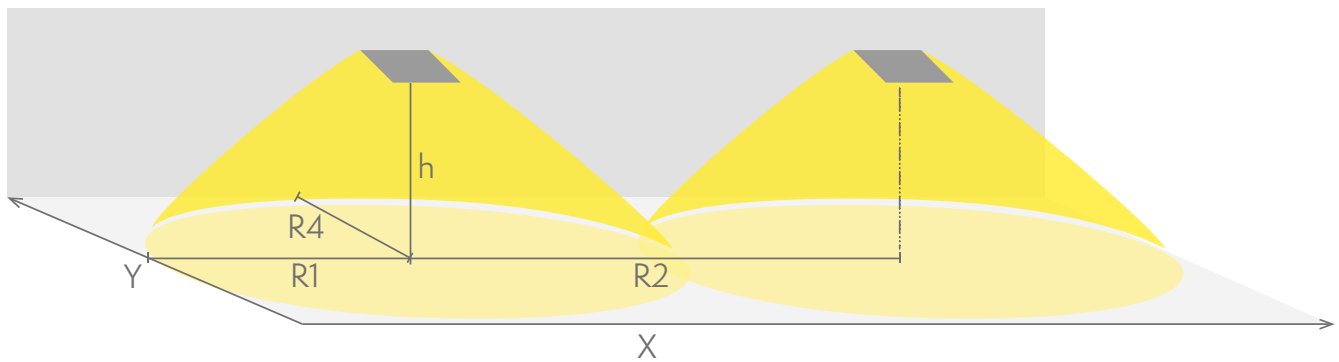

R1 distance from wall (X axis)
R2 installation distance between lights (X axis)
R4 distance from wall (Y axis)
TWTB252WA

Mounting height (m)	Below the light lux	R1 (m)	R2 (m)	R4 (m)
		1 lux	1 lux	1 lux
2,5	6.5	7	17	1
3	4.5	8	19	1
4	2.5	8	23	1

OPTIONAL ACCESSORIES:

OTHER ACCESSORIES FOR EMERGENCY LIGHTS

Product Code	Product Name	Compatible Product Groups
TWTB110	Easy Combo IP54 gasket TWTB110	Other Accessories for Emergency Exit Lights

OPTIONAL MOUNTING ACCESSORIES FOR EMERGENCY EXIT LIGHTS

Product Code	Product Name	Compatible Product Groups
TWTB101	Easy Combo recess mounting frame TWTB101	Easy: Combo Emergency / Exit Light, Easy: Combo Emergency / Exit Light
TWTB103	Easy Combo flag bracket TWTB103	Easy: Combo Emergency / Exit Light, Easy: Combo Emergency / Exit Light
TWTB104	Easy Combo ceiling bracket TWTB104	Easy: Combo Emergency / Exit Light, Easy: Combo Emergency / Exit Light

We reserve the rights to make modifications without notice.
Copyright © 2021 Teknoware. All rights reserved.
Date: January 02, 2021 | Source:
www.teknoware.com/en/emergency-lighting/easy-line-lowbay-emergency-light-twtb252wa

Teknoware Oy | P.O. Box 19, 15101 Lahti | Ilmarisentie 8, 15200 Lahti Finland
Tel +358 3 883 020 | VAT-number FI01494751 | teknoware.com | emexit@teknoware.com