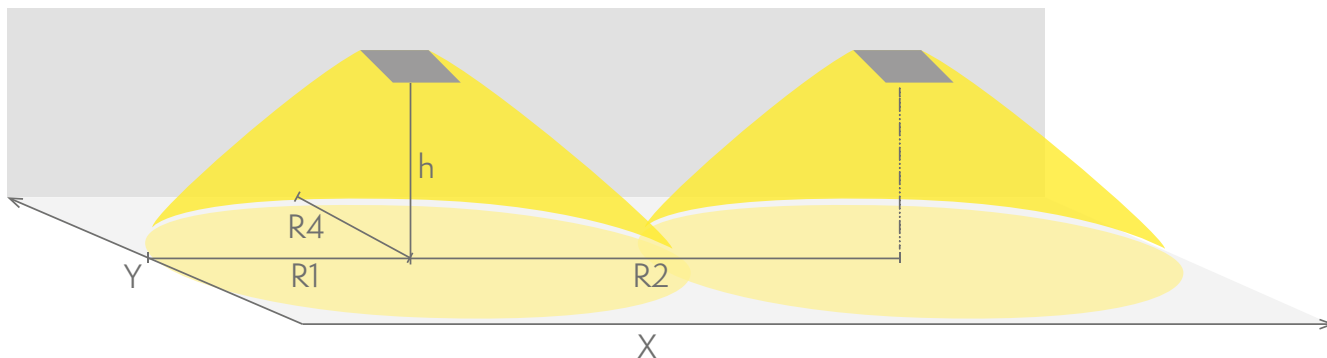

R1 distance from wall (X axis)
R2 installation distance between lights (X axis)
R4 distance from wall (Y axis)
TWTB251WK

Mounting height (m)	Below the light lux	R1 (m)	R2 (m)	R4 (m)
		1 lux	1 lux	1 lux
2,5	6.5	7	17	1
3	4.5	8	19	1
4	2.5	8	23	1

OPTIONAL ACCESSORIES:

OTHER ACCESSORIES FOR EMERGENCY LIGHTS

Product Code	Product Name	Compatible Product Groups
TWTB110	Easy Combo IP54 gasket TWTB110	Other Accessories for Emergency Exit Lights

OPTIONAL MOUNTING ACCESSORIES FOR EMERGENCY EXIT LIGHTS

Product Code	Product Name	Compatible Product Groups
TWTB101	Easy Combo recess mounting frame TWTB101	Easy: Combo Emergency / Exit Light, Easy: Combo Emergency / Exit Light
TWTB103	Easy Combo flag bracket TWTB103	Easy: Combo Emergency / Exit Light, Easy: Combo Emergency / Exit Light
TWTB104	Easy Combo ceiling bracket TWTB104	Easy: Combo Emergency / Exit Light, Easy: Combo Emergency / Exit Light

We reserve the rights to make modifications without notice.
Copyright © 2021 Teknoware. All rights reserved.
Date: January 02, 2021 | Source:
www.teknoware.com/en/emergency-lighting/easy-line-lowbay-emergency-light-twtb251wk

Teknoware Oy | P.O. Box 19, 15101 Lahti | Ilmarisentie 8, 15200 Lahti Finland
Tel +358 3 883 020 | VAT-number FI01494751 | teknoware.com | emexit@teknoware.com