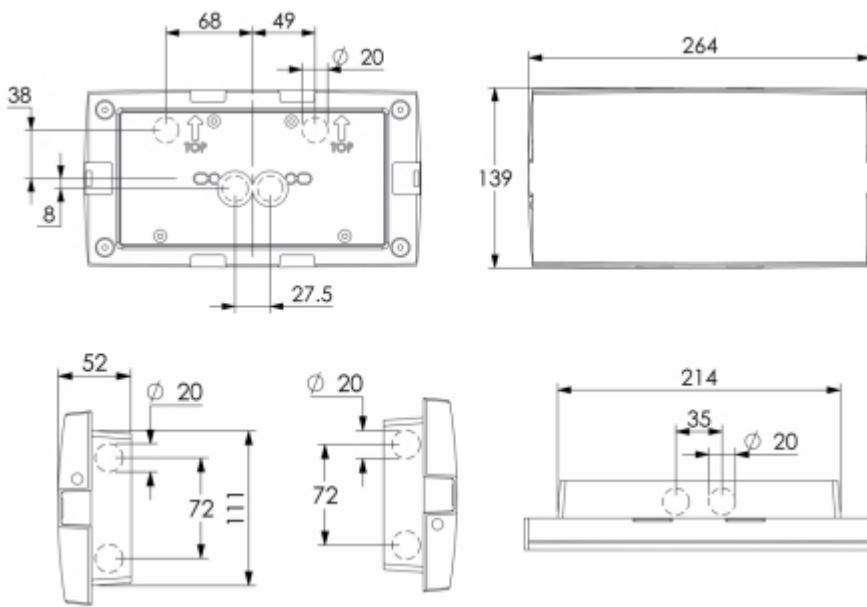

We reserve the rights to make modifications without notice.
Copyright © 2021 Teknoware. All rights reserved.
Date: January 02, 2021 | Source:
www.teknoware.com/en/emergency-lighting/easy-line-lowbay-emergency-light-twtb253wa

Teknoware Oy | P.O. Box 19, 15101 Lahti | Ilmarisentie 8, 15200 Lahti Finland
Tel +358 3 883 020 | VAT-number FI01494751 | teknoware.com | emexit@teknoware.com