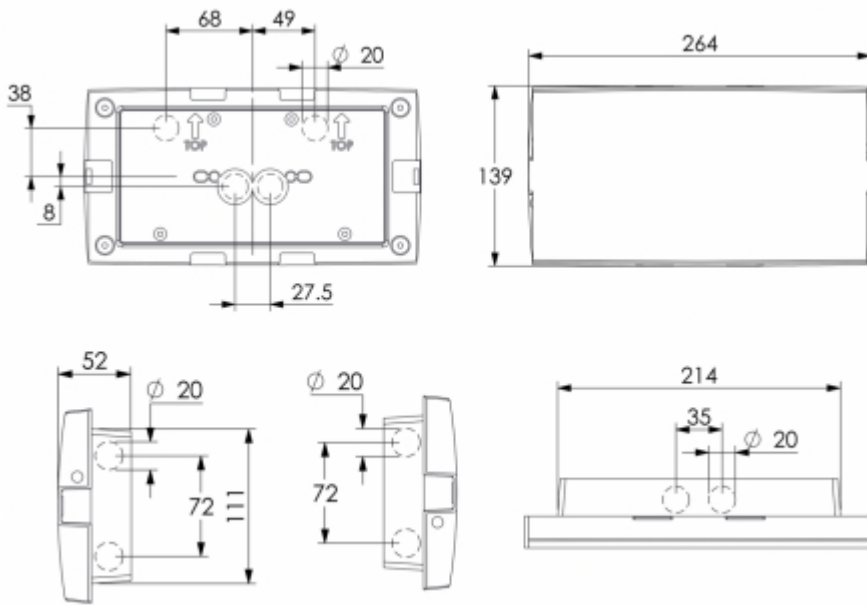

We reserve the rights to make modifications without notice.
Copyright © 2021 Teknoware. All rights reserved.
Date: January 02, 2021 | Source:
www.teknoware.com/en/emergency-lighting/easy-line-lowbay-emergency-light-twtb253wm

Teknoware Oy | P.O. Box 19, 15101 Lahti | Ilmarisentie 8, 15200 Lahti Finland
Tel +358 3 883 020 | VAT-number FI01494751 | teknoware.com | emexit@teknoware.com