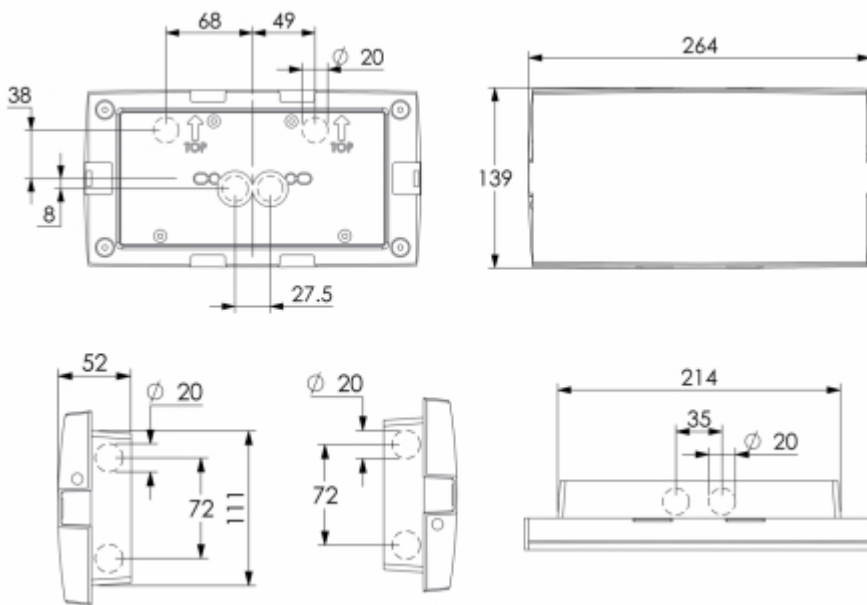

We reserve the rights to make modifications without notice.
Copyright © 2021 Teknoware. All rights reserved.
Date: January 02, 2021 | Source:
www.teknoware.com/en/emergency-lighting/easy-line-lowbay-emergency-light-twtb252wa

Teknoware Oy | P.O. Box 19, 15101 Lahti | Ilmarisentie 8, 15200 Lahti Finland
Tel +358 3 883 020 | VAT-number FI01494751 | teknoware.com | emexit@teknoware.com