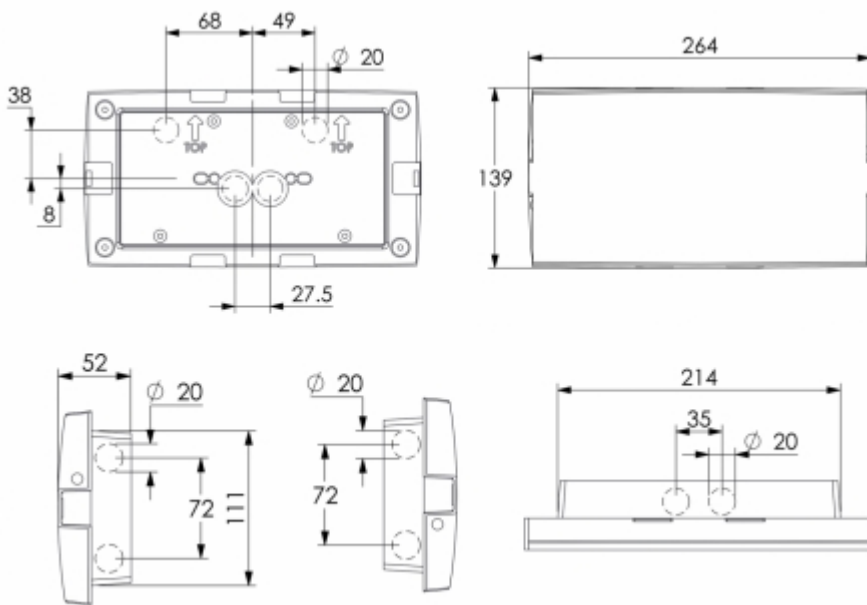

We reserve the rights to make modifications without notice.
Copyright © 2021 Teknoware. All rights reserved.
Date: January 02, 2021 | Source:
www.teknoware.com/en/emergency-lighting/easy-line-lowbay-emergency-light-twtb252wm

Teknoware Oy | P.O. Box 19, 15101 Lahti | Ilmarisentie 8, 15200 Lahti Finland
Tel +358 3 883 020 | VAT-number FI01494751 | teknoware.com | emexit@teknoware.com