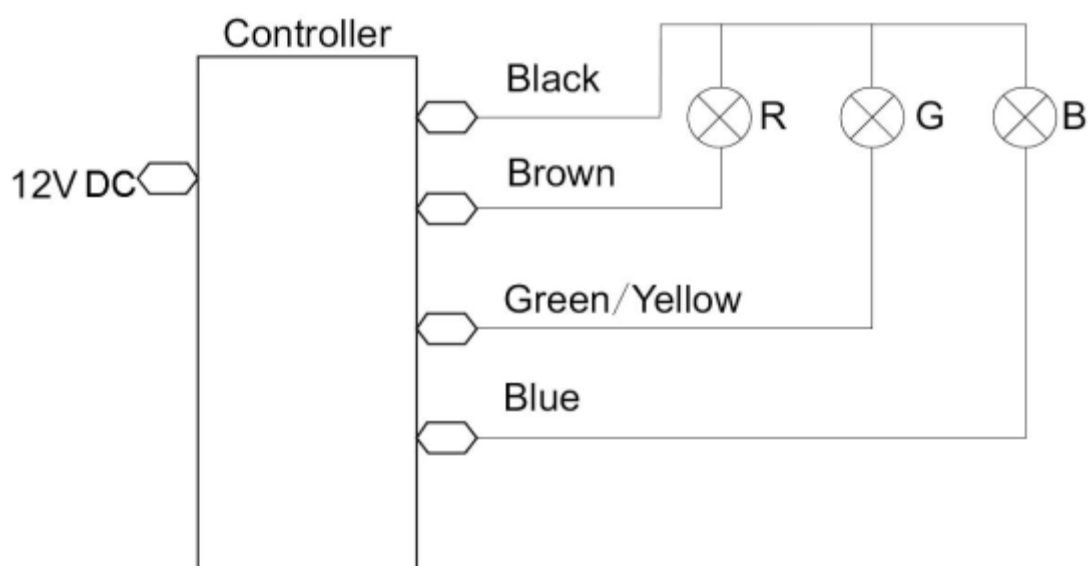

256

4. Brightness-:

5. Speed+:

100

6. Speed-:

()::

S/Q	Patterns	Brightness	Speed
1			
2			
3			
4			
5			
6			
7			
8			
9			
10	3-		
11	7-		
12			
13			

RGB
RGB
CL-DCM12AR-D

COOLIGHT™
Lighting your life

Hongkong Coolight Opt-Ele Co., Limited

(RGB) :

RGB
CL-DCM12AR-D

COOLIGHT™
Lighting your life

Hongkong Coolight Opt-Ele Co., Limited

:
“DC in”

1. : 12 !
2. the both methods at the same time.