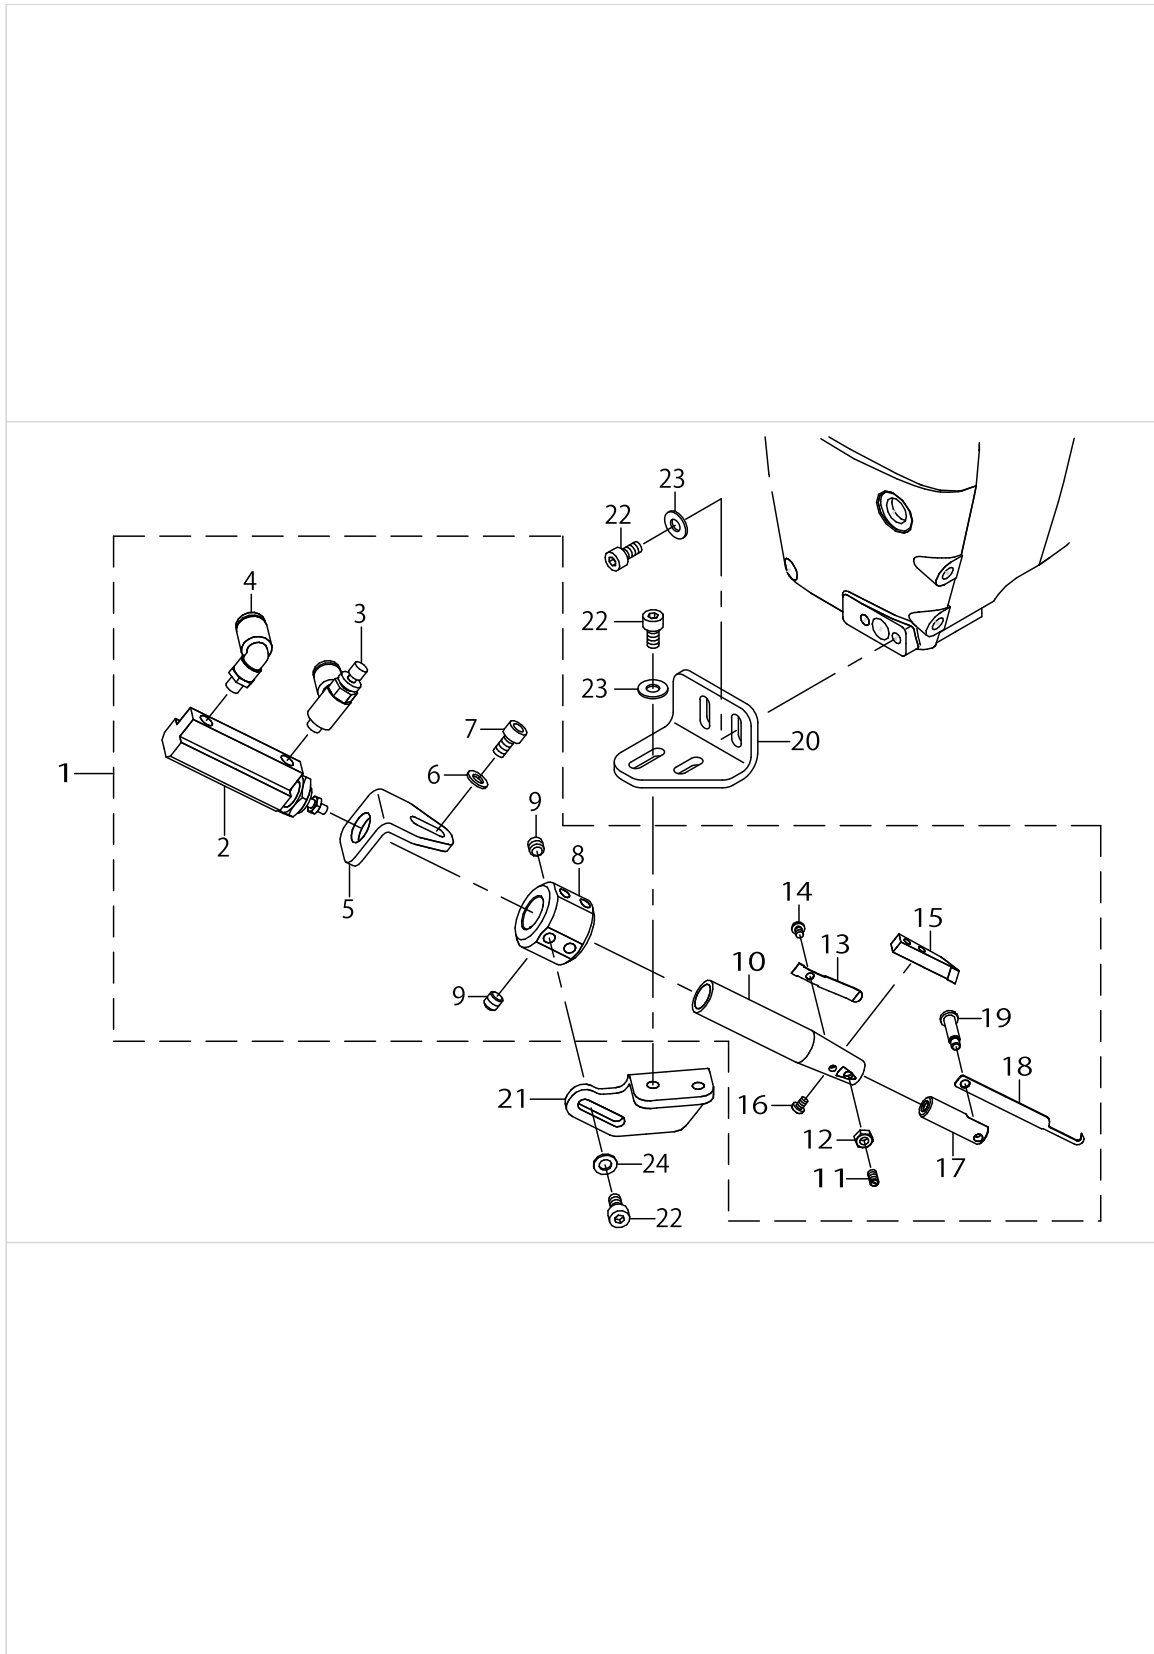

MODEL : UT25A/UT33A

List No : 1488-01

PARTS LIST

Published:05/12/2017

CONTENTS

TOP COVER THREAD TRIMMER COMPONENTS	1
HOW TO MAKE USE OF THIS PARTS LIST	3

TOP COVER THREAD TRIMMER COMPONENTS

TOP COVER THREAD TRIMMER COMPONENTS

No.	Supply Code	Parts No.	Replacement	Parts name	Remarks	Choice	Step	Level	Cons	Qty	Rep. QTY
1		40060754		U_L_THD_TRIMMER_ASSY						1	
2		PA0602006A0		AIR CYLINDER				*		1	
3		PC010508000		SPEED CONTROLLER				*		1	
4		PJ304040504		ELBOW UNION				*		1	
5		13459300		AIR_CYLINDER_BRACKET				*		1	
6		WP0430800SC		WASHER M4				*		2	
7		SM6040802TN		SCREW				*		2	
8		13458203		COLLAR				*		1	
9		SM8050512TP		SCREW				*		2	
10		13458302		KNIFE HOLDER				*		1	
11		SM8030450SP		SCREW M3 L=4				*		1	
12		NM6030001SD		NUT M3X0.5				*		1	
13		13458401		SPRING				*		1	
14		SM4850455SP		SCREW				*		1	
15	R	13458500	40058211	LOWER_KNIFE		A		*		1	1.00
15	R	13458500	40029004	LOWER_KNIFE		A		*		1	1.00
16		SM4850455SP		SCREW				*		2	
17		13458005		MOVING_KNIFE HOLDER				*		1	
18		40065510		MOVING KNIFE				*		1	
19		13458104		SHOULDER_SCREW				*		1	
20	D	13458708		BRACKET_2						1	
21	D	13458609		BRACKET						1	
22		SM6040802TN		SCREW						6	
23		WP0450826SC		WASHER 4.5X10X0.8						4	
24		WP0430800SC		WASHER M4						2	

HOW TO MAKE USE OF THIS PARTS LIST

- 1.As to "#01" and "#02" refer to the "Note" given at the bottom of the respective pages.
- 2.Codes on the "Qty" column
 - Each numeral indicates the number of parts required.
 - "0.1" and "2.5" indicate the length (in meters) of the respective parts.
- 3.Parentheses mean that the corresponding part is a subpart that constructs an assembly part.
- 4.Dotted lines on the Figures indicate assembly parts.