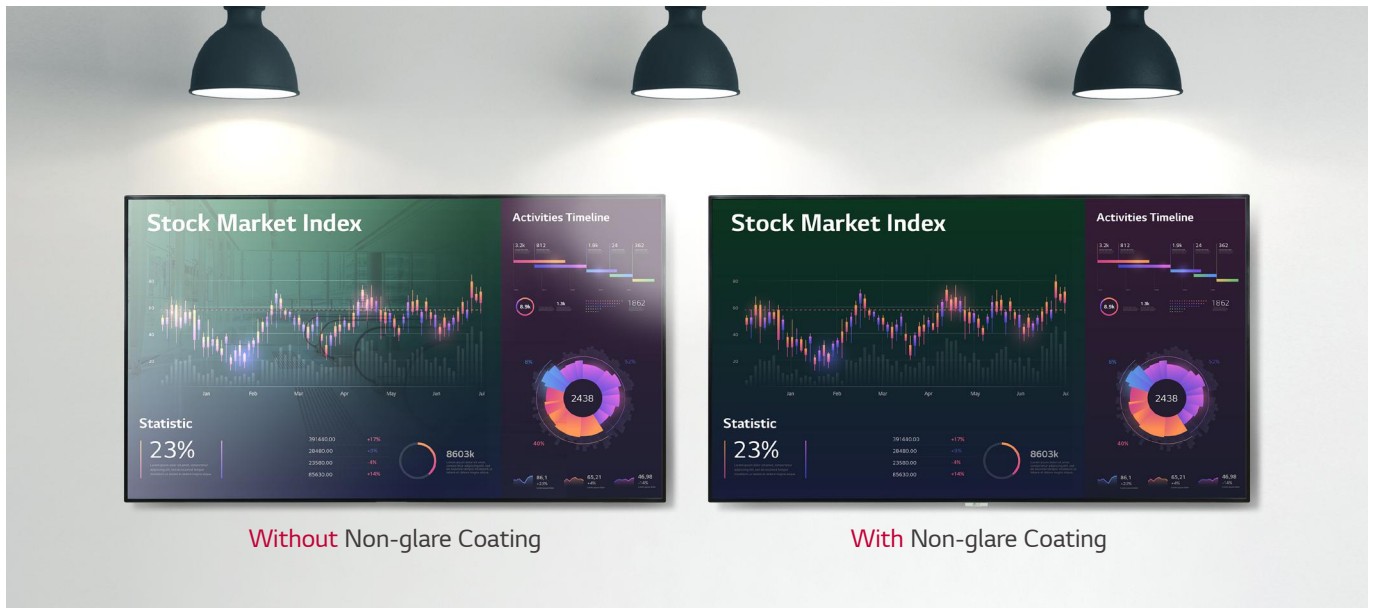

* All images are for illustrative purposes only.

UHD Signage 98/86/75" UH5F-H

LG UHD Large Screen Signage

Large Screen Size

Clear View with Non-glare Coating

4K UHD Superb Picture Quality

webOS Smart Platform

Meeting Room Solution

Easy Management

SUPERB PICTURE QUALITY

Clear View with Non-glare Coating

Viewers can be annoyed by unnecessary reflections when watching a screen under brightly lit conditions. The UH5F-H series has resolved such inconveniences by increasing the level of haze, which enhances visibility and text readability.

ULTRA HD Resolution

With the resolution that is 4 times higher than FHD, it makes the color and details of the contents more vivid and realistic. In addition, the wide viewing angle applied with an IPS panel, provides clear contents with no distortion.