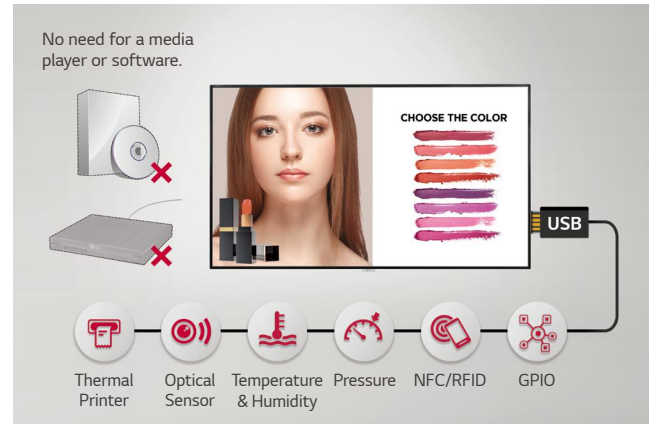

webOS SMART SIGNAGE PLATFORM

High-Performance with webOS

Built-in Quad Core SoC can execute several tasks at once while providing smooth content playback without the need for a media player. Also, LG webOS smart signage platform enhances user convenience with intuitive GUI and simple app development tools.

Various Sensor Applications

LG webOS smart signage platform easily supports connections with external sensors such as GPIO, NFC/RFID, temperature sensors, etc. via USB plug-in. The overall cost for maintenance is reduced as there's no need to purchase additional software or media players for creating value-added solutions.