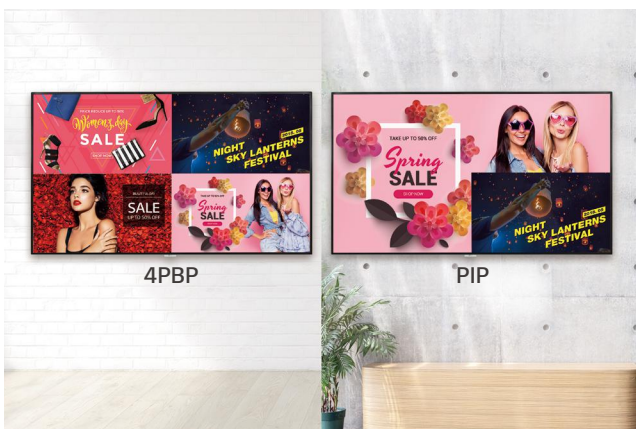

USER CONVENIENCE

Multiscreen Feature with PBP / PIP

PBP (Picture-By-Picture) features multiple screens in a single display with up to 4 input sources while PIP (Picture-In-Picture) supports playing both a main screen and a subscreen at the same time with various layouts. This gives great flexibility to allocate space for each content source.