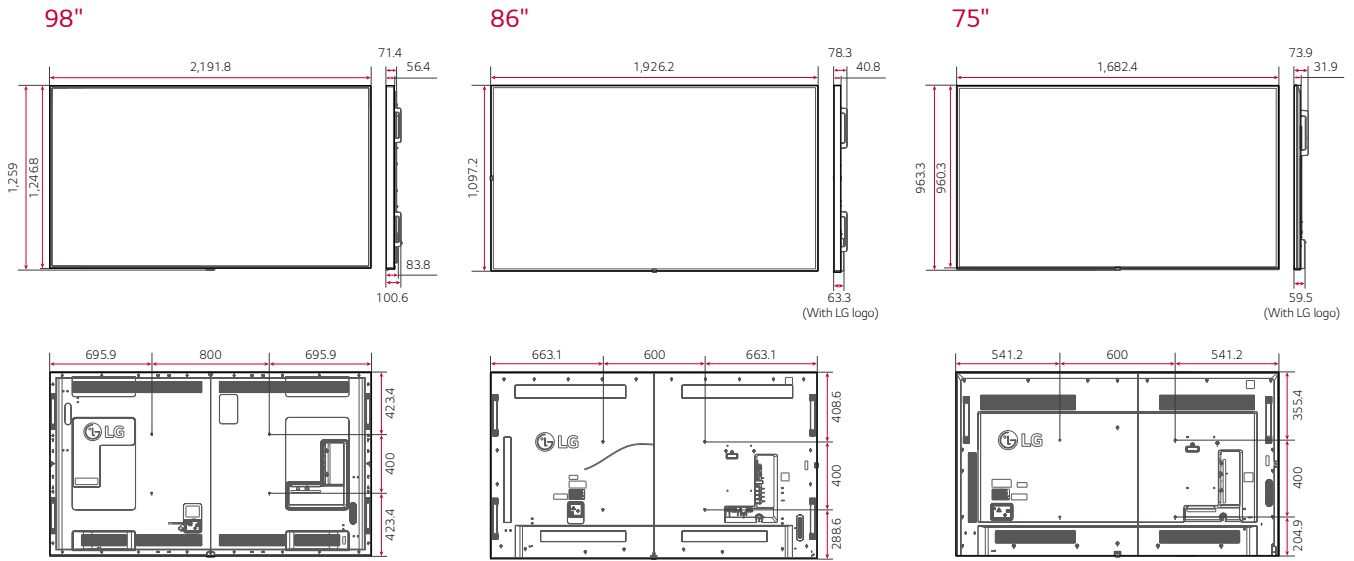

Wireless Access Point

The UH5F-H series operates as a virtual router which can be an wireless access point for mobile devices.

DIMENSION

(unit: mm)

CONNECTIVITY

98"

Bottom

Side