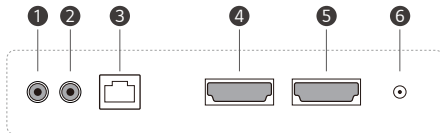

PBP (Picture-By-Picture) features multiple screens in a single display with up to 4 input sources while PIP (Picture-In-Picture) supports playing both a main screen and a subscreen at the same time with various layouts. This gives great flexibility to allocate space for each content source.

Wireless Access Point

The UH5F-H series operates as a virtual router which can be an wireless access point for mobile devices.

DIMENSION

(unit: mm)

CONNECTIVITY

98"

Bottom

Side