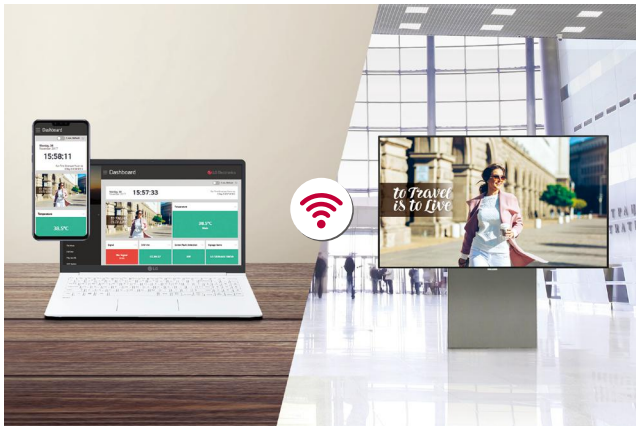

Various Sensor Applications

LG webOS smart signage platform easily supports connections with external sensors such as GPIO, NFC/RFID, temperature sensors, etc. via USB plug-in. The overall cost for maintenance is reduced as there's no need to purchase additional software or media players for creating value-added solutions.

MEETING ROOM SOLUTION COMPATIBILITY

Compatible with AV Control System

The UH5F-H series has been certified Crestron Connected® for high compatibility with professional AV controls to achieve seamless integration and automated control*, boosting business management efficiency.

Compatible with Video Conference System

For the optimum visual meeting, the UH5F-H series has certified its compatibility with Cisco System that offers powerful and integrated control* for a smarter video conference, eliminating a waste of time for setting up the picture quality or changing input on incoming calls.

* Network based control

* Using an HDMI cable connection

EASY MANAGEMENT

Real-time Monitoring & Control

Through the Control Manager, the embedded web monitoring solution, you can control and monitor the status of multiple UH5F-H series displays in different locations in real-time. It is available on internet connected devices, allowing you to flexibly and rapidly respond to emergency situations anywhere.