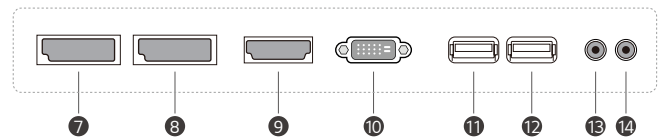

DIMENSION

(unit: mm)

CONNECTIVITY

98"

Bottom

Side

- 1 AUDIO IN
- 2 AUDIO OUT
- 3 LAN
- 4 HDMI IN 1
- 5 HDMI IN 2
- 6 IR / LIGHT SENSOR
- 7 DP IN
- 8 DP OUT

86" / 75"

Bottom

Side

- 9 HDMI IN 3
- 10 DVI - D IN
- 11 USB IN 1
- 12 USB IN 2
- 13 RS-232C IN
- 14 RS-232C OUT

* Dimensions & Jack Panels may differ from the above image, so please contact LG sales team to verify before ordering.

Download
LG C-Display+
Mobile App
Google Play Store

www.lg.com/global/business/information-display
www.youtube.com/c/LGCommercialDisplay
www.facebook.com/LGInformationDisplay
www.linkedin.com/company/lginformationdisplay
twitter.com/LG_ID_HQ

LG may make changes to specifications and product descriptions without notice. Copyright © 2020 LG Electronics Inc. All rights reserved. "LG Life's Good" is a registered trademark of LG Corp. The names of products and brands mentioned here may be the trademarks of their respective owners.