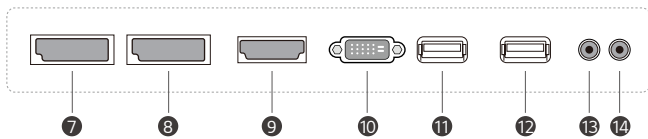

PBP (Picture-By-Picture) features multiple screens in a single display with up to 4 input sources while PIP (Picture-In-Picture) supports playing both a main screen and a subscreen at the same time with various layouts. This gives great flexibility to allocate space for each content source.

Wireless Access Point

The UH5F-H series operates as a virtual router which can be an wireless access point for mobile devices.

DIMENSION

(unit: mm)

CONNECTIVITY

98"

Bottom

Side