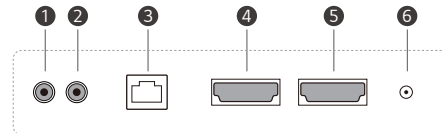

- 1 AUDIO IN
- 2 AUDIO OUT
- 3 LAN
- 4 HDMI IN 1
- 5 HDMI IN 2
- 6 IR / LIGHT SENSOR
- 7 DP IN
- 8 DP OUT

86" / 75"

Bottom