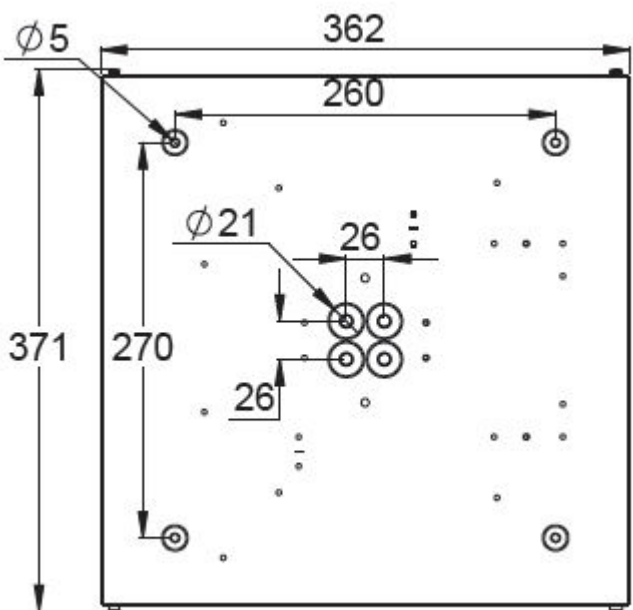

We reserve the rights to make modifications without notice.
Copyright © 2021 Teknoware. All rights reserved.
Date: February 27, 2021 | Source:
www.teknoware.com/en/emergency-lighting/esc-cube-emergency-exit-light-twk6353wa

Teknoware Oy | P.O. Box 19, 15101 Lahti | Ilmarisentie 8, 15200 Lahti Finland
Tel +358 3 883 020 | VAT-number FI01494751 | teknoware.com | emexit@teknoware.com