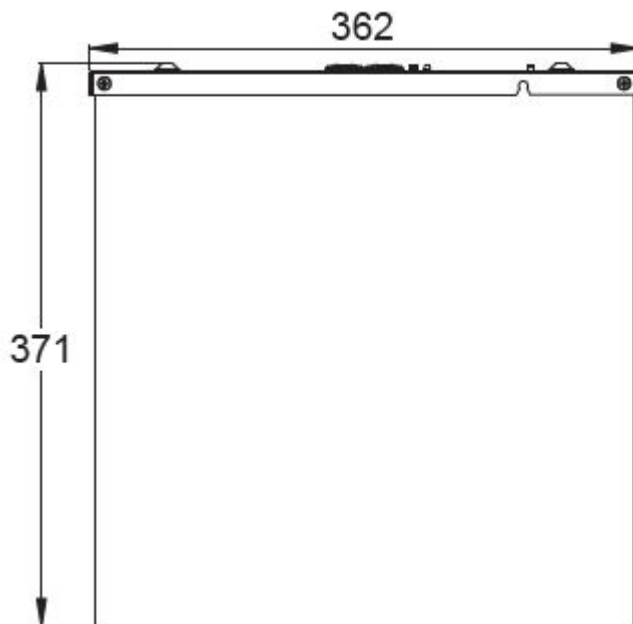

We reserve the rights to make modifications without notice.
Copyright © 2021 Teknoware. All rights reserved.
Date: February 27, 2021 | Source:
www.teknoware.com/en/emergency-lighting/esc-cube-emergency-exit-light-twk6353wa

Teknoware Oy | P.O. Box 19, 15101 Lahti | Ilmarisentie 8, 15200 Lahti Finland
Tel +358 3 883 020 | VAT-number FI01494751 | teknoware.com | emexit@teknoware.com