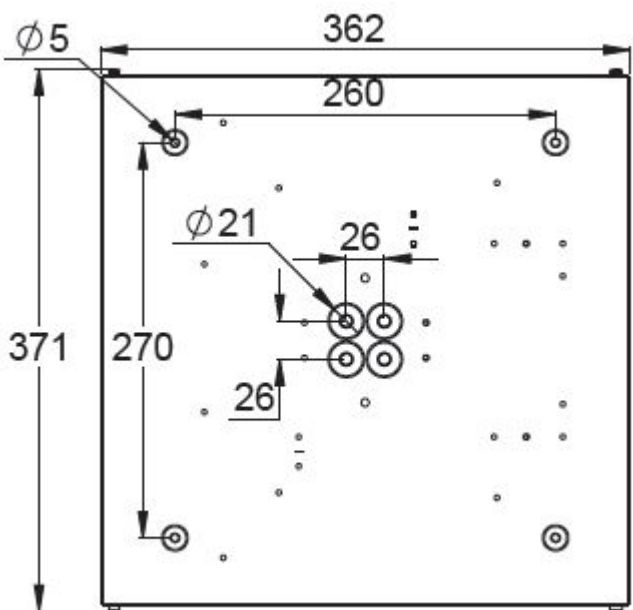

We reserve the rights to make modifications without notice.
Copyright © 2021 Teknoware. All rights reserved.
Date: February 27, 2021 | Source:
www.teknoware.com/en/emergency-lighting/esc-cube-emergency-exit-light-twk6353wm

Teknoware Oy | P.O. Box 19, 15101 Lahti | Ilmarisentie 8, 15200 Lahti Finland
Tel +358 3 883 020 | VAT-number FI01494751 | teknoware.com | emexit@teknoware.com