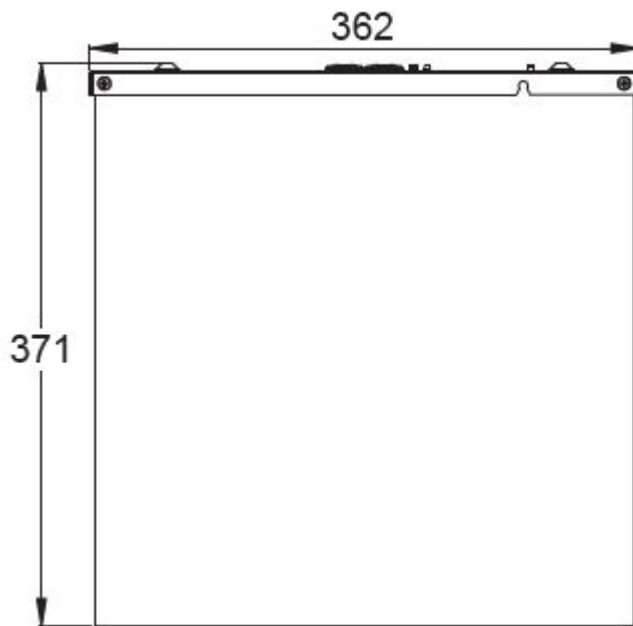

We reserve the rights to make modifications without notice.
Copyright © 2021 Teknoware. All rights reserved.
Date: February 27, 2021 | Source:
www.teknoware.com/en/emergency-lighting/esc-cube-emergency-exit-light-twk6353wm

Teknoware Oy | P.O. Box 19, 15101 Lahti | Ilmarisentie 8, 15200 Lahti Finland
Tel +358 3 883 020 | VAT-number FI01494751 | teknoware.com | emexit@teknoware.com