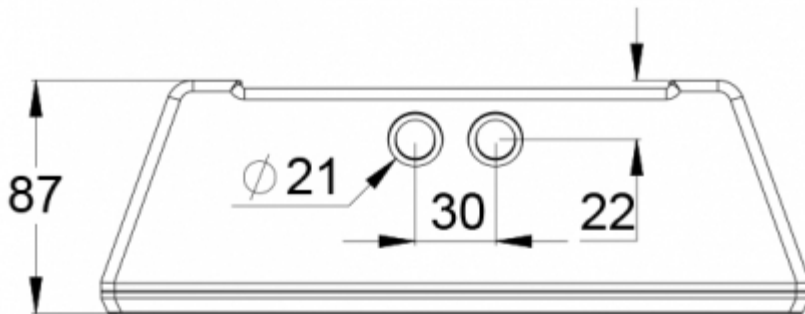

We reserve the rights to make modifications without notice.
Copyright © 2021 Teknoware. All rights reserved.
Date: January 05, 2021 | Source:
www.teknoware.com/en/emergency-lighting/stamina-line-lowbay-emergency-light-twt7451wk

Teknoware Oy | P.O. Box 19, 15101 Lahti | Ilmarisentie 8, 15200 Lahti Finland
Tel +358 3 883 020 | VAT-number FI01494751 | teknoware.com | emexit@teknoware.com