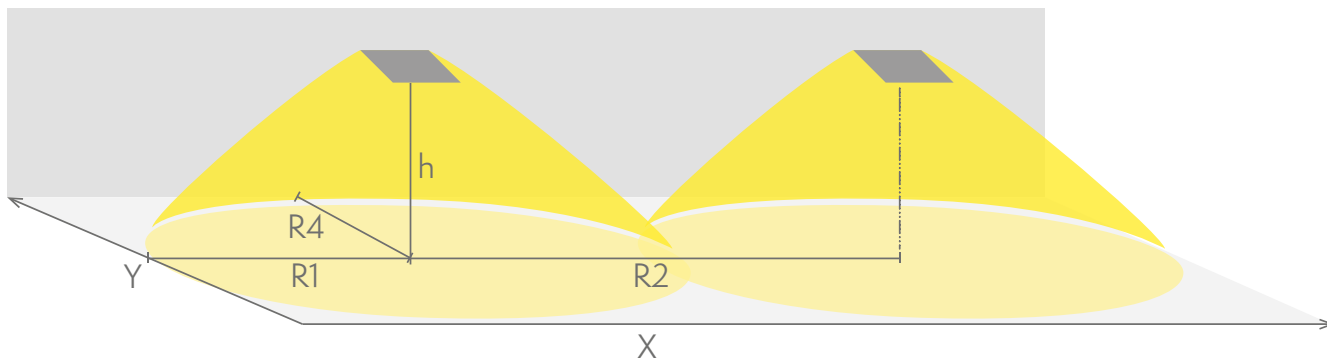

R1 distance from wall (X axis)
R2 installation distance between lights (X axis)
R4 distance from wall (Y axis)
TWT7451WK

Mounting height (m)	Below the light lux	R1 (m)	R2 (m)	R4 (m)
		1 lux	1 lux	1 lux
2,5	6	8	18	1
3	4	8.5	21	1
4	2	9	24	1

ONE OR MORE OF THESE IS ALSO REQUIRED:

OPTIONAL MOUNTING ACCESSORIES FOR
EMERGENCY LIGHTS

Product Code	Product Name	Compatible Product Groups
XWT5210	Stamina wall bracket XWT5210	Stamina: Zone, Stamina: Zone Highoutput, Stamina: Line Lowbay, Stamina: Line Midbay
XWT5211	Stamina ceiling bracket XWT5211	Stamina: Zone, Stamina: Zone Highoutput, Stamina: Line Lowbay, Easy: Combo Emergency / Exit Light

OPTIONAL ACCESSORIES:

OPTIONAL MOUNTING ACCESSORIES FOR
EMERGENCY LIGHTS

Product Code	Product Name	Compatible Product Groups
XWT5213	Stamina recess mounting frame XWT5213	Stamina: Zone, Stamina: Zone Highoutput, Stamina: Line Lowbay, Stamina: Line Midbay

We reserve the rights to make modifications without notice.
Copyright © 2021 Teknoware. All rights reserved.
Date: January 05, 2021 | Source:
www.teknoware.com/en/emergency-lighting/stamina-line-lowbay-emergency-light-twt7451wk