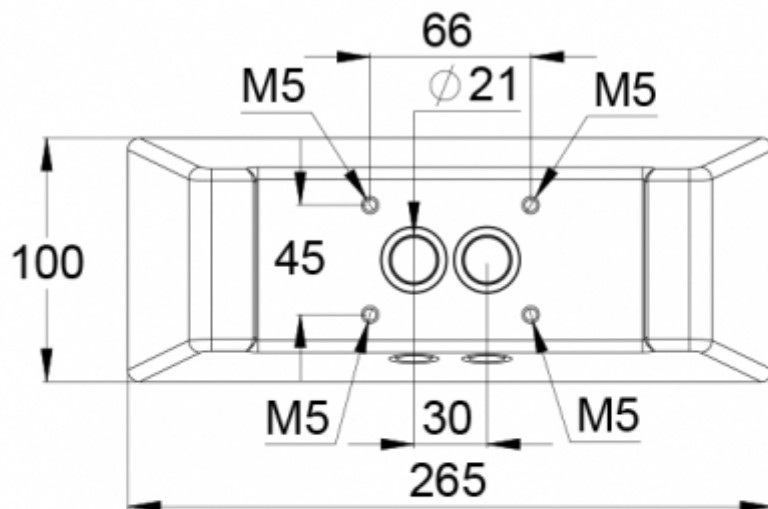

STAMINA LINE LOWBAY EMERGENCY LIGHT TWS7492WAG

We reserve the rights to make modifications without notice.
Copyright © 2021 Teknoware. All rights reserved.
Date: January 05, 2021 | Source:
www.teknoware.com/en/emergency-lighting/stamina-line-lowbay-emergency-light-tws7492wag

Teknoware Oy | P.O. Box 19, 15101 Lahti | Ilmarisentie 8, 15200 Lahti Finland
Tel +358 3 883 020 | VAT-number FI01494751 | teknoware.com | emexit@teknoware.com