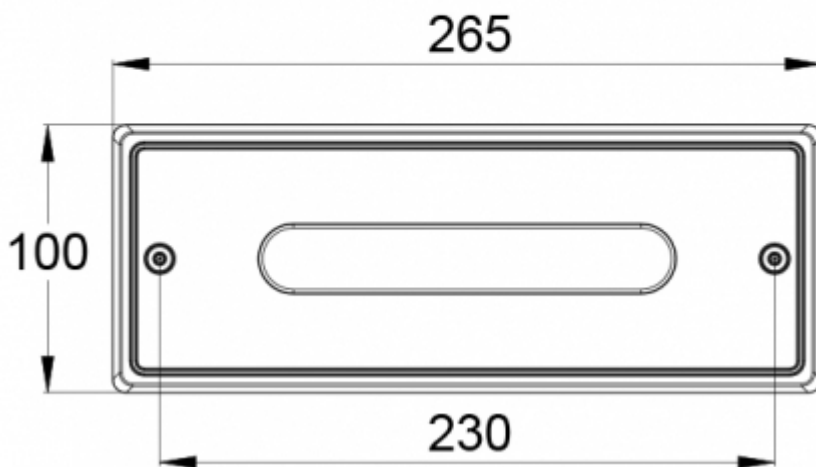

We reserve the rights to make modifications without notice.
Copyright © 2021 Teknoware. All rights reserved.
Date: January 05, 2021 | Source:
www.teknoware.com/en/emergency-lighting/stamina-line-lowbay-emergency-light-twt7451wk

Teknoware Oy | P.O. Box 19, 15101 Lahti | Ilmarisentie 8, 15200 Lahti Finland
Tel +358 3 883 020 | VAT-number FI01494751 | teknoware.com | emexit@teknoware.com