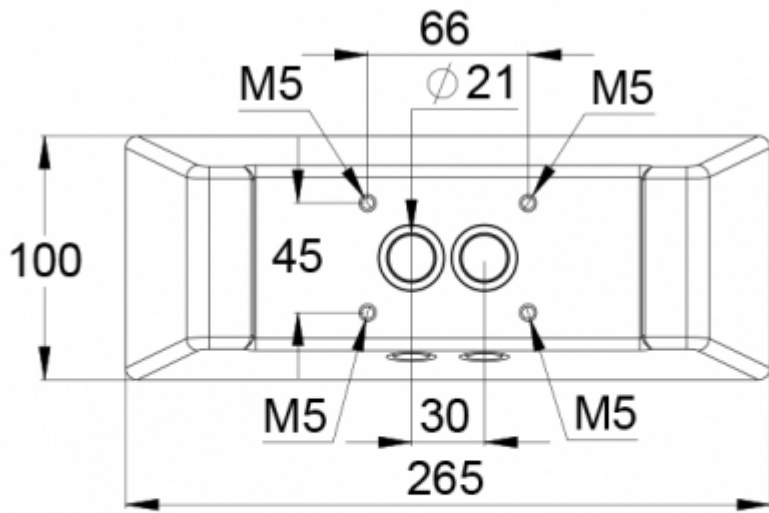

We reserve the rights to make modifications without notice.
Copyright © 2021 Teknoware. All rights reserved.
Date: January 05, 2021 | Source:
www.teknoware.com/en/emergency-lighting/stamina-line-lowbay-emergency-light-twt7451wk

Teknoware Oy | P.O. Box 19, 15101 Lahti | Ilmarisentie 8, 15200 Lahti Finland
Tel +358 3 883 020 | VAT-number FI01494751 | teknoware.com | emexit@teknoware.com