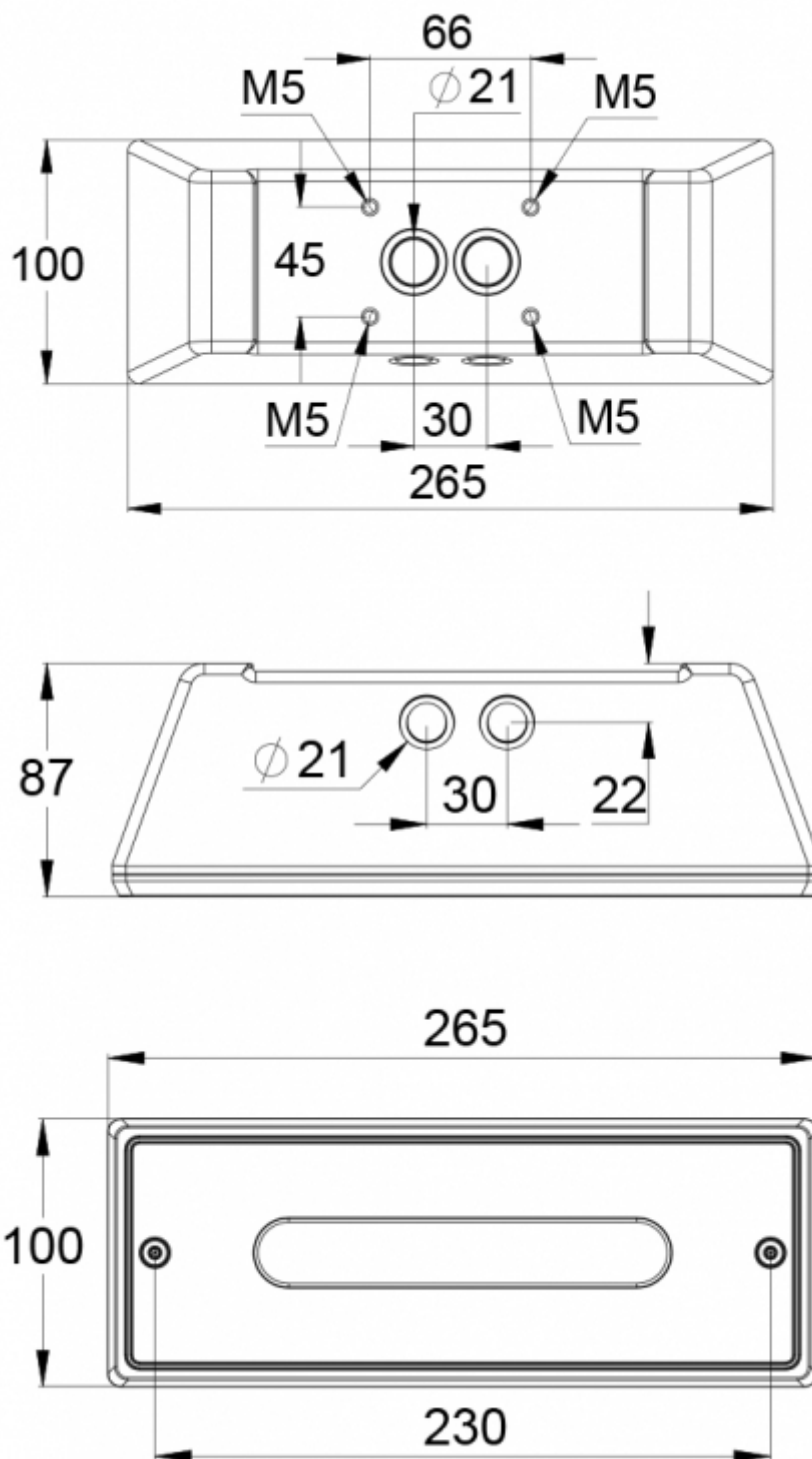

STAMINA LINE LOWBAY EMERGENCY LIGHT TWS7492WMG

We reserve the rights to make modifications without notice.

Copyright © 2021 Teknoware. All rights reserved.

Date: January 05, 2021 | Source:

www.teknoware.com/en/emergency-lighting/stamina-line-lowbay-emergency-light-tws7492wmg

Teknoware Oy | P.O. Box 19, 15101 Lahti | Ilmarisentie 8, 15200 Lahti Finland

Tel +358 3 883 020 | VAT-number FI01494751 | teknoware.com | emexit@teknoware.com