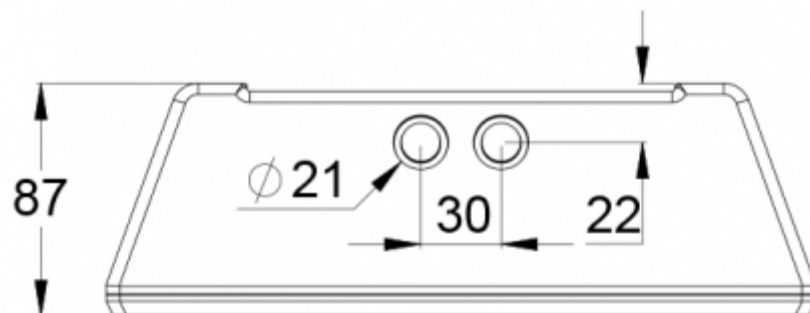

STAMINA LINE LOWBAY EMERGENCY LIGHT TWS7492WAG

We reserve the rights to make modifications without notice.
Copyright © 2021 Teknoware. All rights reserved.
Date: January 05, 2021 | Source:
www.teknoware.com/en/emergency-lighting/stamina-line-lowbay-emergency-light-tws7492wag

Teknoware Oy | P.O. Box 19, 15101 Lahti | Ilmarisentie 8, 15200 Lahti Finland
Tel +358 3 883 020 | VAT-number FI01494751 | teknoware.com | emexit@teknoware.com