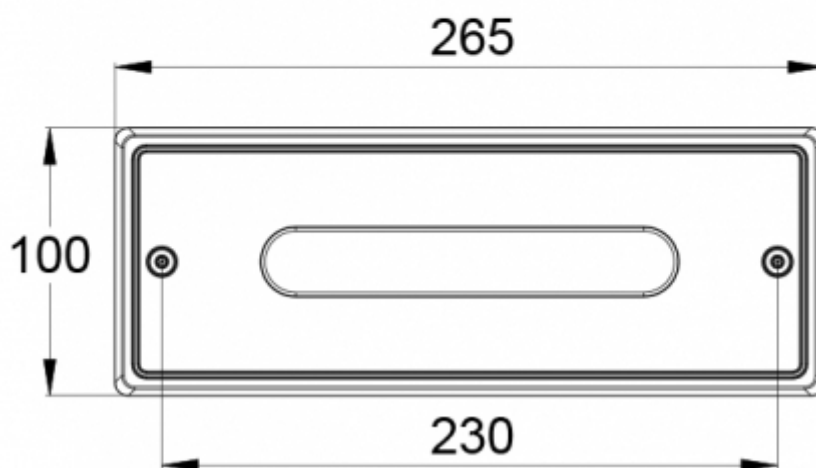

STAMINA LINE LOWBAY EMERGENCY LIGHT TWS7492WAG

We reserve the rights to make modifications without notice.
Copyright © 2021 Teknoware. All rights reserved.
Date: January 05, 2021 | Source:
www.teknoware.com/en/emergency-lighting/stamina-line-lowbay-emergency-light-tws7492wag

Teknoware Oy | P.O. Box 19, 15101 Lahti | Ilmarisentie 8, 15200 Lahti Finland
Tel +358 3 883 020 | VAT-number FI01494751 | teknoware.com | emexit@teknoware.com