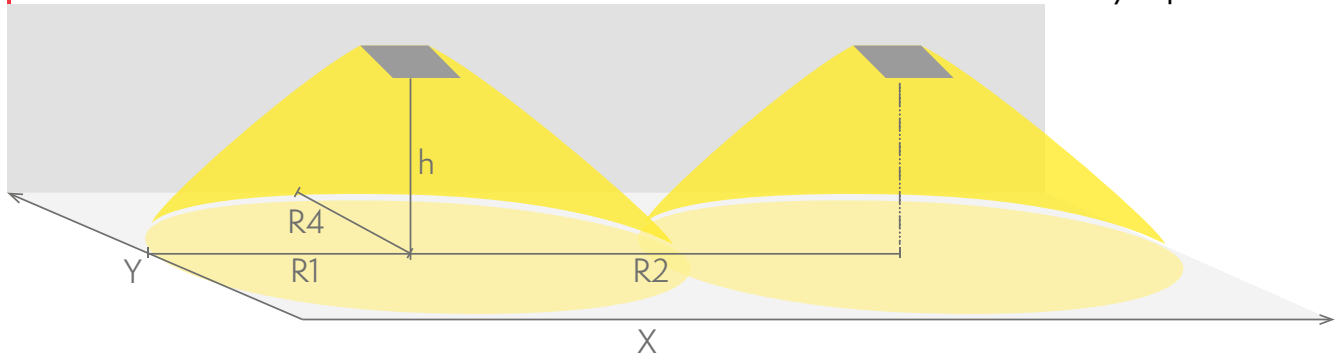

R1 distance from wall (X axis)

R2 installation distance between lights (X axis)

R4 distance from wall (Y axis)

TWT8251WKH

| Mounting height (m) | Below the light lux | R1 (m) | R2 (m) | R4 (m) |
|---------------------|---------------------|--------|--------|--------|
| | | 1 lux | 1 lux | 1 lux |
| 4 | 32 | 8 | 18 | 6,5 |
| 6 | 14 | 9 | 22 | 8,5 |
| 8 | 8 | 9 | 24 | 8,5 |
| 10 | 5 | 9 | 24 | 8 |