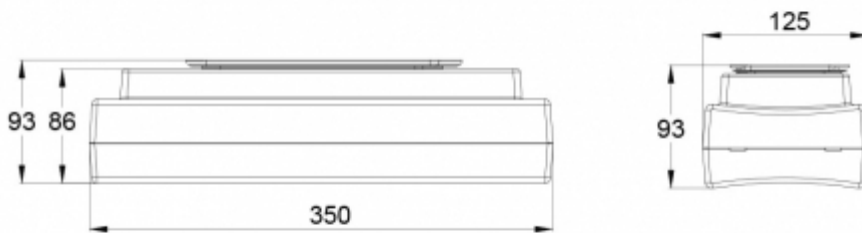

We reserve the rights to make modifications without notice.
Copyright © 2021 Teknoware. All rights reserved.
Date: February 24, 2021 | Source:
www.teknoware.com/en/emergency-lighting/safe-82-led-emergency-light-y8251wh

Teknoware Oy | P.O. Box 19, 15101 Lahti | Ilmarisentie 8, 15200 Lahti Finland
Tel +358 3 883 020 | VAT-number FI01494751 | teknoware.com | emexit@teknoware.com