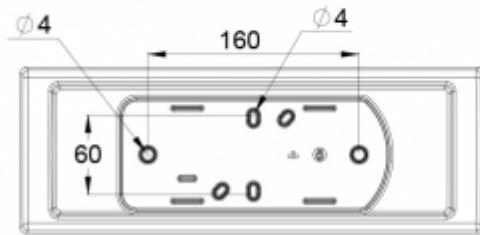

We reserve the rights to make modifications without notice.
Copyright © 2021 Teknoware. All rights reserved.
Date: February 24, 2021 | Source:
www.teknoware.com/en/emergency-lighting/safe-82-led-emergency-light-y8251wkh

Teknoware Oy | P.O. Box 19, 15101 Lahti | Ilmarisentie 8, 15200 Lahti Finland
Tel +358 3 883 020 | VAT-number FI01494751 | teknoware.com | emexit@teknoware.com