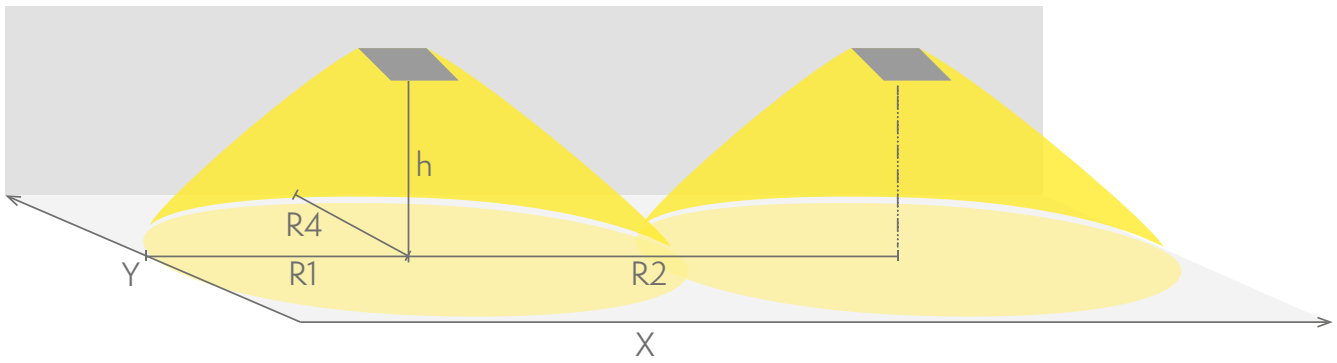

- R1 distance from wall (X axis)
- R2 installation distance between lights (X axis)
- R4 distance from wall (Y axis)

Y8251WH

Mounting height (m)	Below the light lux	R1 (m)	R2 (m)	R4 (m)
		1 lux	1 lux	1 lux
4	32	8	18	6,5
6	14	9	22	8,5
8	8	9	24	8,5
10	5	9	24	8

Emergency lighting for open areas (ceiling mounting)

Table of 0,5 lux for open areas according to the norm EN 1838, 0,5 m edge district is considered in the table.
Level of measurement 0,02 m, measurement result with battery operation.