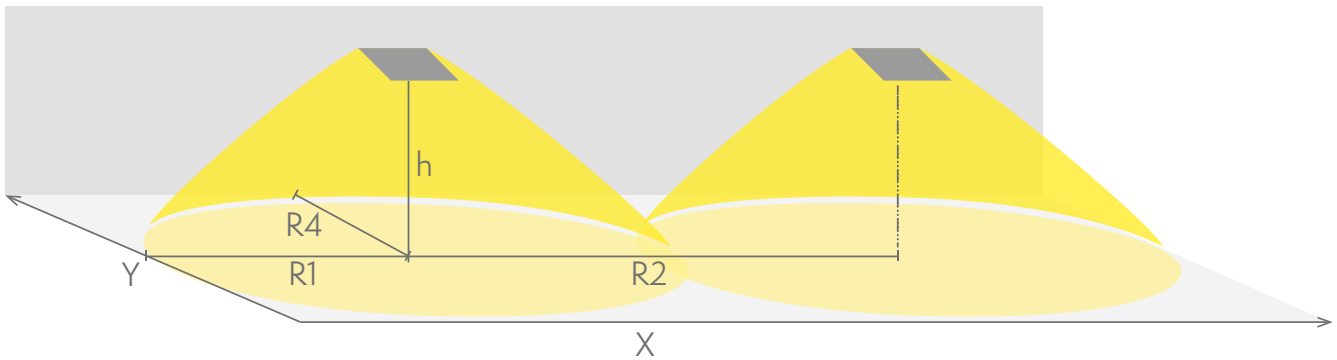

- R1 distance from wall (X axis)
- R2 installation distance between lights (X axis)
- R4 distance from wall (Y axis)

Y8251WKH

Mounting height (m)	Below the light lux	R1 (m)	R2 (m)	R4 (m)
		1 lux	1 lux	1 lux
4	32	8	18	6,5
6	14	9	22	8,5
8	8	9	24	8,5
10	5	9	24	8

Emergency lighting for open areas (ceiling mounting)

Table of 0,5 lux for open areas according to the norm EN 1838, 0,5 m edge district is considered in the table.
Level of measurement 0,02 m, measurement result with battery operation.