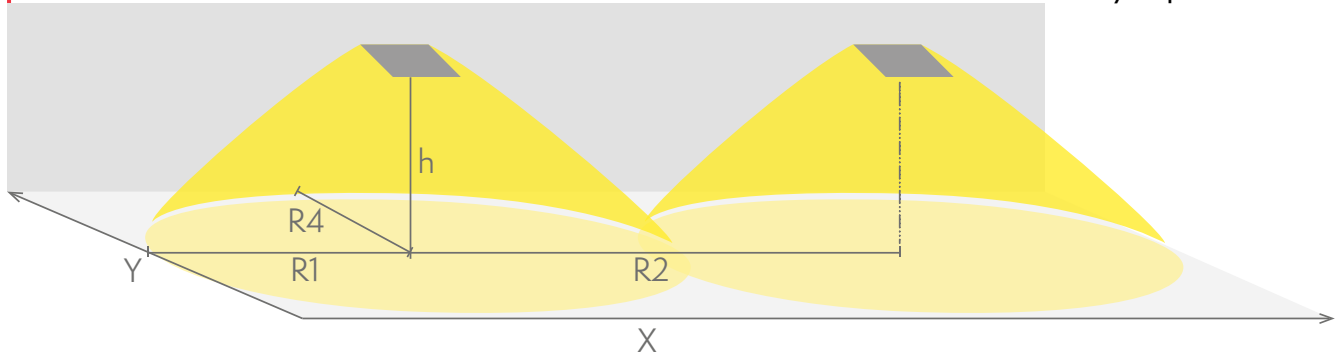

Table of 1 lux for escape routes in the middle line according to the norm EN 1838.

Level of measurement 0,02 m, measurement result with battery operation.

R1 distance from wall (X axis)

R2 installation distance between lights (X axis)