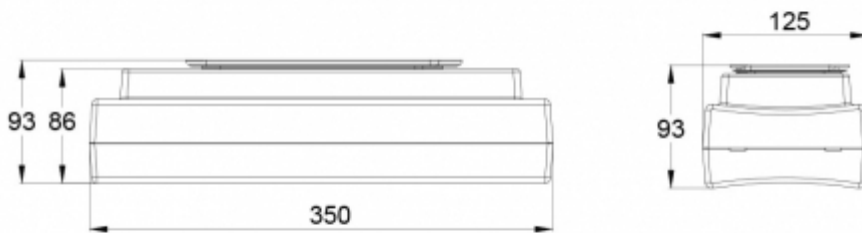

We reserve the rights to make modifications without notice.
Copyright © 2021 Teknoware. All rights reserved.
Date: February 24, 2021 | Source:
www.teknoware.com/en/emergency-lighting/safe-82-led-emergency-light-twt8251wh

Teknoware Oy | P.O. Box 19, 15101 Lahti | Ilmarisentie 8, 15200 Lahti Finland
Tel +358 3 883 020 | VAT-number FI01494751 | teknoware.com | emexit@teknoware.com