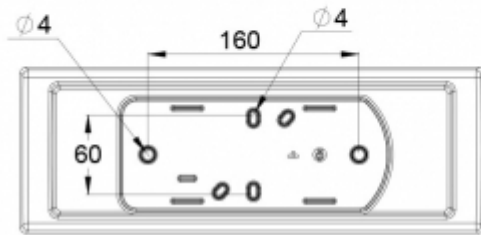

We reserve the rights to make modifications without notice.
Copyright © 2021 Teknoware. All rights reserved.
Date: February 24, 2021 | Source:
www.teknoware.com/en/emergency-lighting/safe-82-led-emergency-light-y8251wh

Teknoware Oy | P.O. Box 19, 15101 Lahti | Ilmarisentie 8, 15200 Lahti Finland
Tel +358 3 883 020 | VAT-number FI01494751 | teknoware.com | emexit@teknoware.com