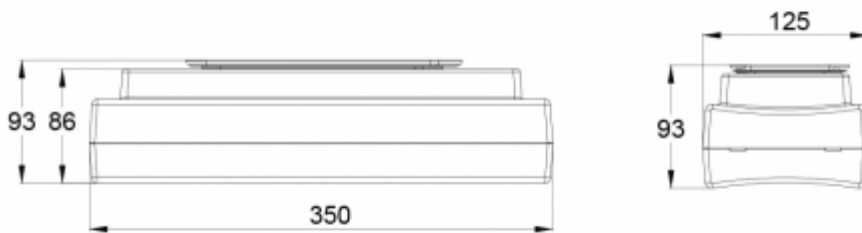

We reserve the rights to make modifications without notice.
Copyright © 2021 Teknoware. All rights reserved.
Date: February 24, 2021 | Source:
www.teknoware.com/en/emergency-lighting/safe-82-led-emergency-light-y8251wkh

Teknoware Oy | P.O. Box 19, 15101 Lahti | Ilmarisentie 8, 15200 Lahti Finland
Tel +358 3 883 020 | VAT-number FI01494751 | teknoware.com | emexit@teknoware.com