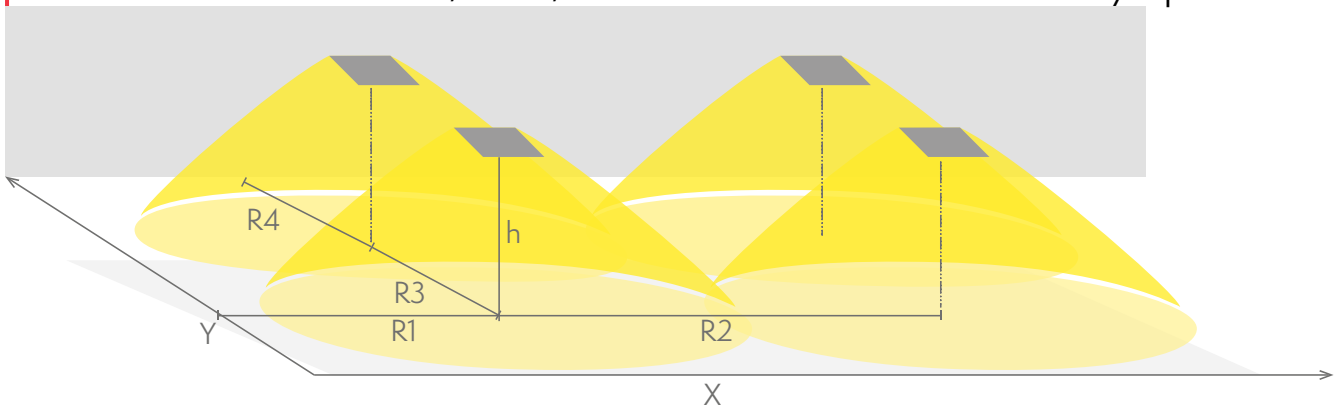

- R1 distance from wall (X axis)
- R2 installation distance between lights (X axis)
- R3 installation distance between lights (Y axis)
- R4 distance from wall (Y axis)

Y8251WH