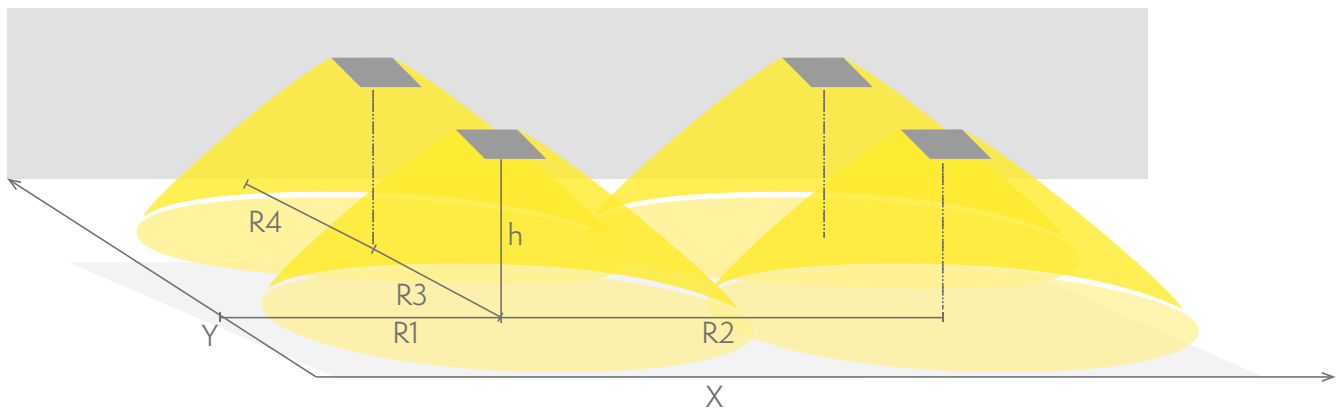

R1 distance from wall (X axis)

R2 installation distance between lights (X axis)

R4 distance from wall (Y axis)

TWT8251WKH

| Mounting height (m) | Below the light lux | R1 (m) | R2 (m) | R4 (m) |
|---------------------|---------------------|--------|--------|--------|
| | | 1 lux | 1 lux | 1 lux |
| 4 | 32 | 8 | 18 | 6,5 |
| 6 | 14 | 9 | 22 | 8,5 |
| 8 | 8 | 9 | 24 | 8,5 |
| 10 | 5 | 9 | 24 | 8 |

Emergency lighting for open areas (ceiling mounting)

Table of 0,5 lux for open areas according to the norm EN 1838, 0,5 m edge district is considered in the table.

Level of measurement 0,02 m, measurement result with battery operation.

- R1 distance from wall (X axis)
- R2 installation distance between lights (X axis)
- R3 installation distance between lights (Y axis)
- R4 distance from wall (Y axis)

TWT8251WKH

| Mounting height (m) | Below the light lux | R1 (m) | R2 (m) | R3 (m) | R4 (m) |
|---------------------|---------------------|---------|---------|---------|---------|
| | | 0,5 lux | 0,5 lux | 0,5 lux | 0,5 lux |
| 4 | 32 | 10,2 | 14 | 14 | 7,5 |
| 6 | 14 | 11,7 | 16 | 16 | 8,5 |
| 8 | 8 | 13,2 | 16 | 16 | 8,5 |
| 10 | 5 | 13,2 | 16 | 16 | 8,5 |
| 12 | 3 | 13,2 | 16 | 16 | 8,5 |
| 14 | 2,5 | 13,2 | 16 | 16 | 8,5 |
| 16 | 2 | 10 | 14 | 14 | 7 |
| 18 | 1,5 | 8 | 12 | 12 | 6 |
| 20 | 1 | 7 | 8 | 8 | 5 |