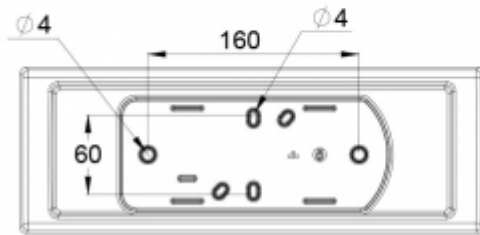

We reserve the rights to make modifications without notice.
Copyright © 2021 Teknoware. All rights reserved.
Date: February 24, 2021 | Source:
www.teknoware.com/en/emergency-lighting/safe-82-led-emergency-light-twt8251wkh

Teknoware Oy | P.O. Box 19, 15101 Lahti | Ilmarisentie 8, 15200 Lahti Finland
Tel +358 3 883 020 | VAT-number FI01494751 | teknoware.com | emexit@teknoware.com