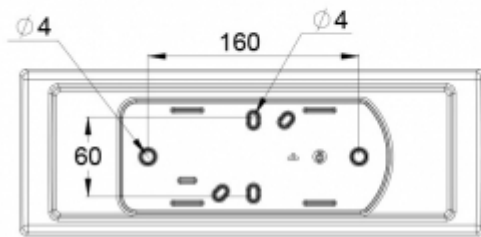

We reserve the rights to make modifications without notice.
Copyright © 2021 Teknoware. All rights reserved.
Date: February 24, 2021 | Source:
www.teknoware.com/en/emergency-lighting/safe-82-led-emergency-light-twt8251wh

Teknoware Oy | P.O. Box 19, 15101 Lahti | Ilmarisentie 8, 15200 Lahti Finland
Tel +358 3 883 020 | VAT-number FI01494751 | teknoware.com | emexit@teknoware.com