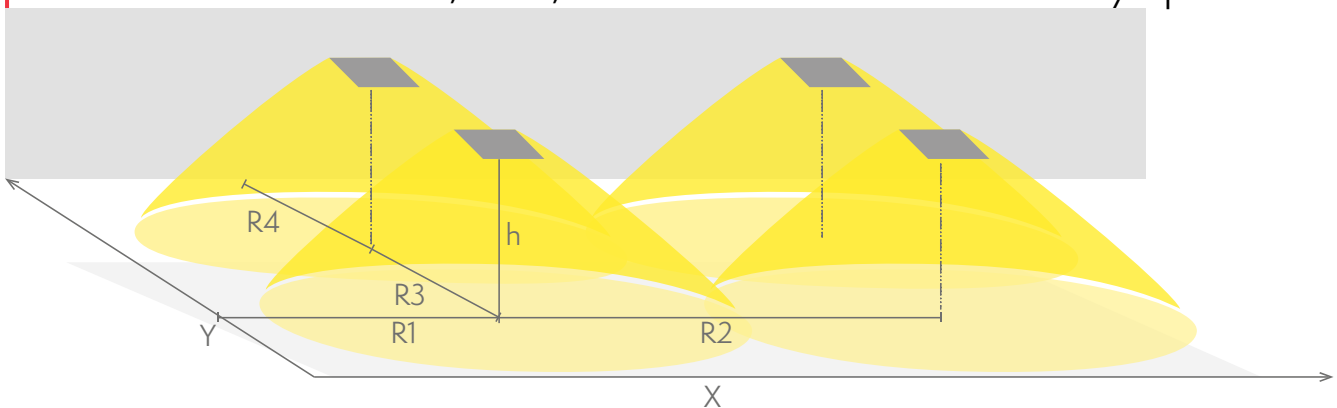

- R1 distance from wall (X axis)
- R2 installation distance between lights (X axis)
- R3 installation distance between lights (Y axis)
- R4 distance from wall (Y axis)

Y8251WKH