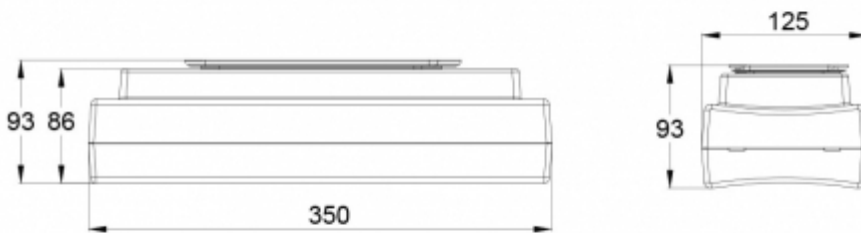

We reserve the rights to make modifications without notice.
Copyright © 2021 Teknoware. All rights reserved.
Date: February 24, 2021 | Source:
www.teknoware.com/en/emergency-lighting/safe-82-led-emergency-light-twt8251wkh

Teknoware Oy | P.O. Box 19, 15101 Lahti | Ilmarisentie 8, 15200 Lahti Finland
Tel +358 3 883 020 | VAT-number FI01494751 | teknoware.com | emexit@teknoware.com