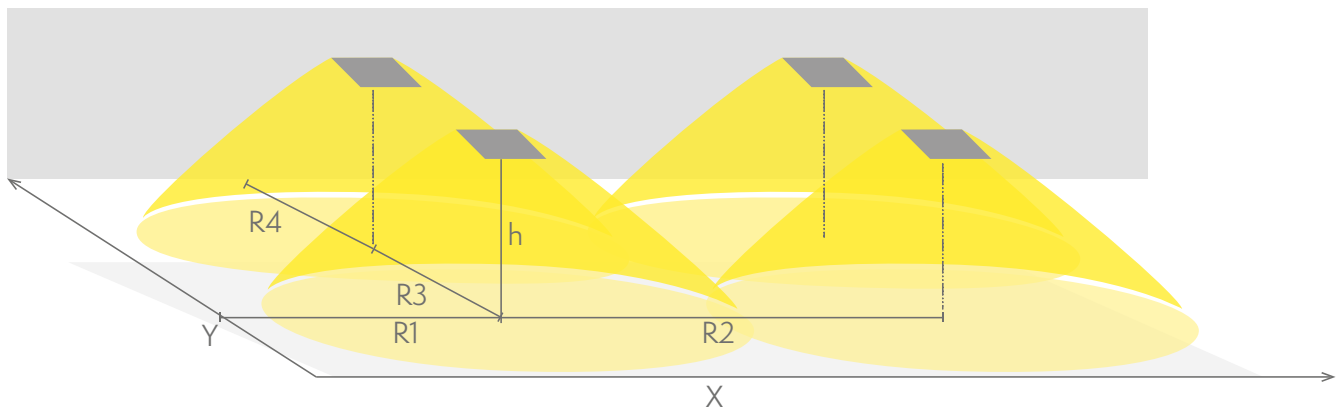

R4 distance from wall (Y axis)

TWT8251WH

| Mounting height (m) | Below the light lux | R1 (m) | R2 (m) | R4 (m) |
|---------------------|---------------------|--------|--------|--------|
| | | 1 lux | 1 lux | 1 lux |
| 4 | 32 | 8 | 18 | 6,5 |
| 6 | 14 | 9 | 22 | 8,5 |
| 8 | 8 | 9 | 24 | 8,5 |
| 10 | 5 | 9 | 24 | 8 |

Emergency lighting for open areas (ceiling mounting)

Table of 0,5 lux for open areas according to the norm EN 1838, 0,5 m edge district is considered in the table.

Level of measurement 0,02 m, measurement result with battery operation.

- R1 distance from wall (X axis)
- R2 installation distance between lights (X axis)
- R3 installation distance between lights (Y axis)
- R4 distance from wall (Y axis)

TWT8251WH

| Mounting height (m) | Below the light lux | R1 (m) | R2 (m) | R3 (m) | R4 (m) |
|---------------------|---------------------|---------|---------|---------|---------|
| | | 0,5 lux | 0,5 lux | 0,5 lux | 0,5 lux |
| 4 | 32 | 10,2 | 14 | 14 | 7,5 |
| 6 | 14 | 11,7 | 16 | 16 | 8,5 |
| 8 | 8 | 13,2 | 16 | 16 | 8,5 |
| 10 | 5 | 13,2 | 16 | 16 | 8,5 |
| 12 | 3 | 13,2 | 16 | 16 | 8,5 |
| 14 | 2,5 | 13,2 | 16 | 16 | 8,5 |
| 16 | 2 | 10 | 14 | 14 | 7 |
| 18 | 1,5 | 8 | 12 | 12 | 6 |
| 20 | 1 | 7 | 8 | 8 | 5 |