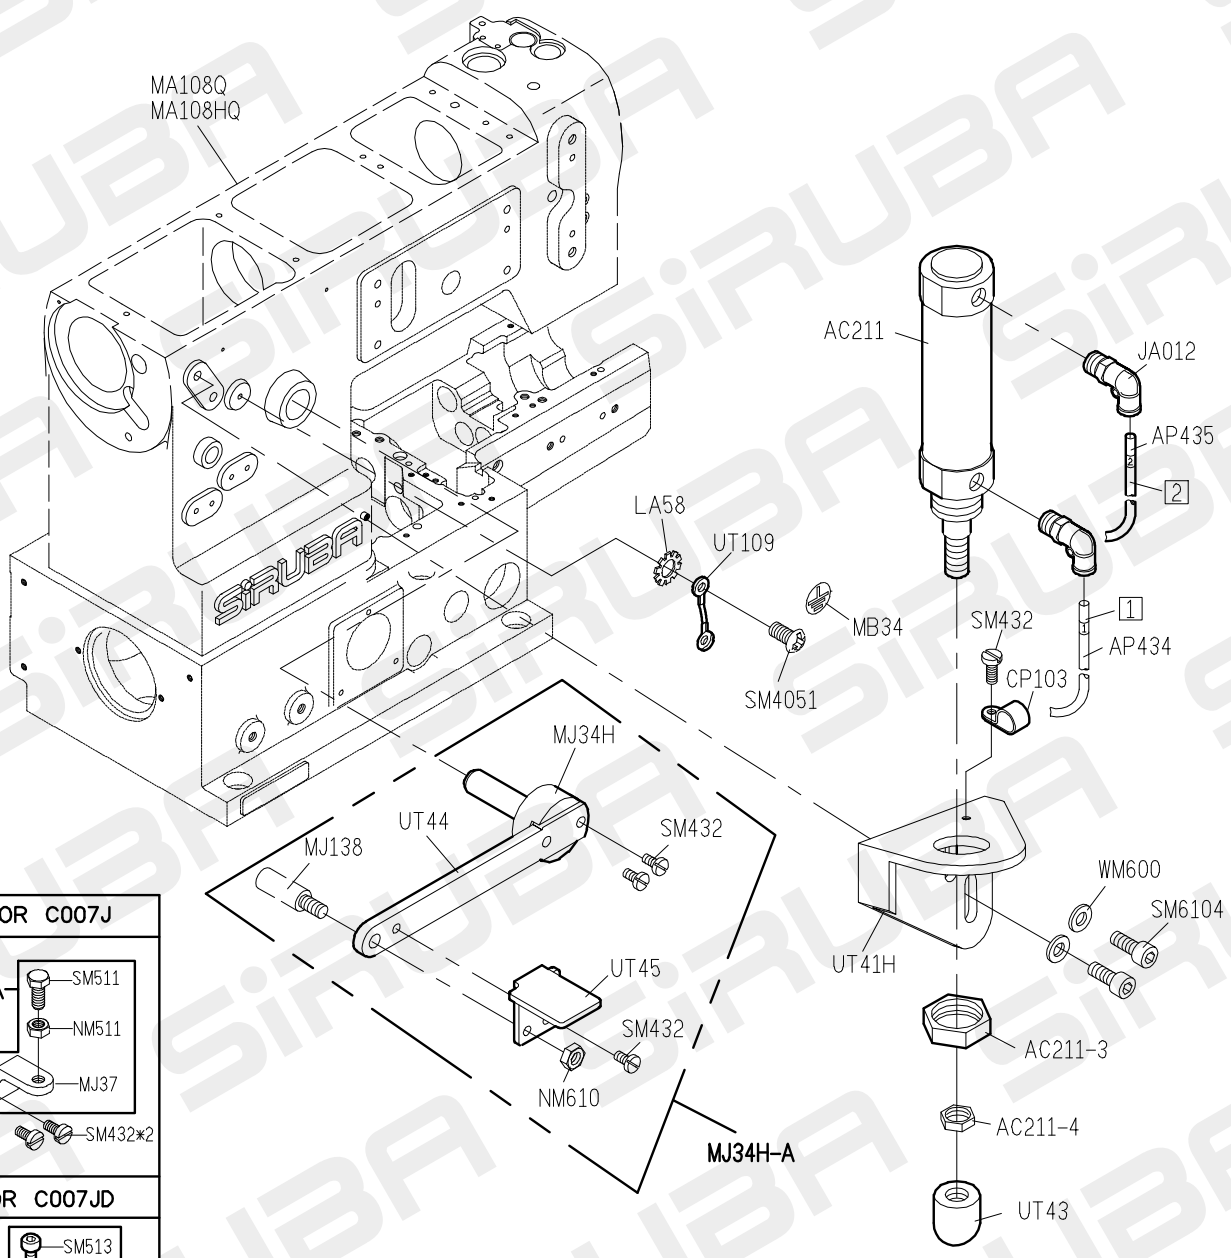

C007JD PARTS LIST FOR UTP-J(UTQ-J) GROUP P.3/16

A
B
C
D
E

USE FOR C007J

MJ37-A

- SM511
- NM511
- MJ37
- SM432*2

USE FOR C007JD

MJ137-E

- SM513
- NM511
- MJ137
- SM432*2