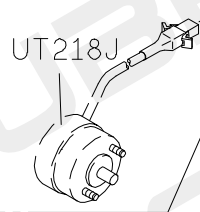

C007JD PARTS LIST FOR UTR-J(UTS-J) GROUP P.4/11

FOR UTR/WP/UTX

FOR UTS/UTY

UT776 /WP19

UT218J

☐ UT226D
☐ UT226P
WP22(WP)

TO WIPER

*SM630

*CP112

UT534

TO UNDER TRIMMER

TO PRESSER FOOT

UT230-E
FOR CL USE

☐ UT810-A1
☐ UT810P-A

FOR C007JD/C858JD/S007KD

*USE FOR UTR

☐ FOR H牌馬達 (HVP-70)

☐ FOR P牌馬達