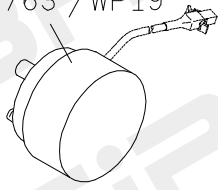

C007JD PARTS LIST FOR UTR-J(UTS-J) GROUP P.3/8

FOR UTR/WP/UTX

FOR UTS/UTY

UT763 /WP19