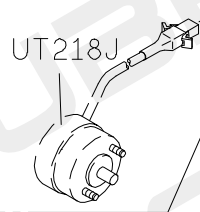

C007JD PARTS LIST FOR UTR-J(UTS-J) GROUP P.3/8

FOR UTR/WP/UTX

FOR UTS/UTY

UT763 /WP19

UT218J

☐ UT226D
☐ UT226P
WP22(WP)

TO WIPER

*SM630

*CP112

UT534

TO UNDER TRIMMER

TO PRESSER FOOT

UT230-E
FOR CL USE

☐ UT810-A1
☐ UT810P-A

FOR C007JD/C858JD/S007KD

*USE FOR UTR

☐ FOR H牌馬達 (HVP-70)

☐ FOR P牌馬達