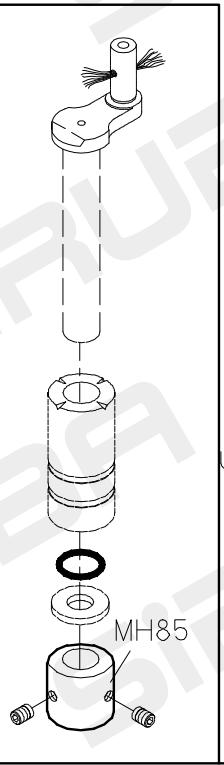

C007JD PARTS LIST FOR UTS—J GROUP P.7/11

A

B

UTS系列

C

D

E