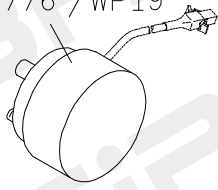

C007JD PARTS LIST FOR UTR-J(UTS-J) GROUP P.4/11

FOR UTR/WP/UTX

FOR UTS/UTY

UT776 /WP19