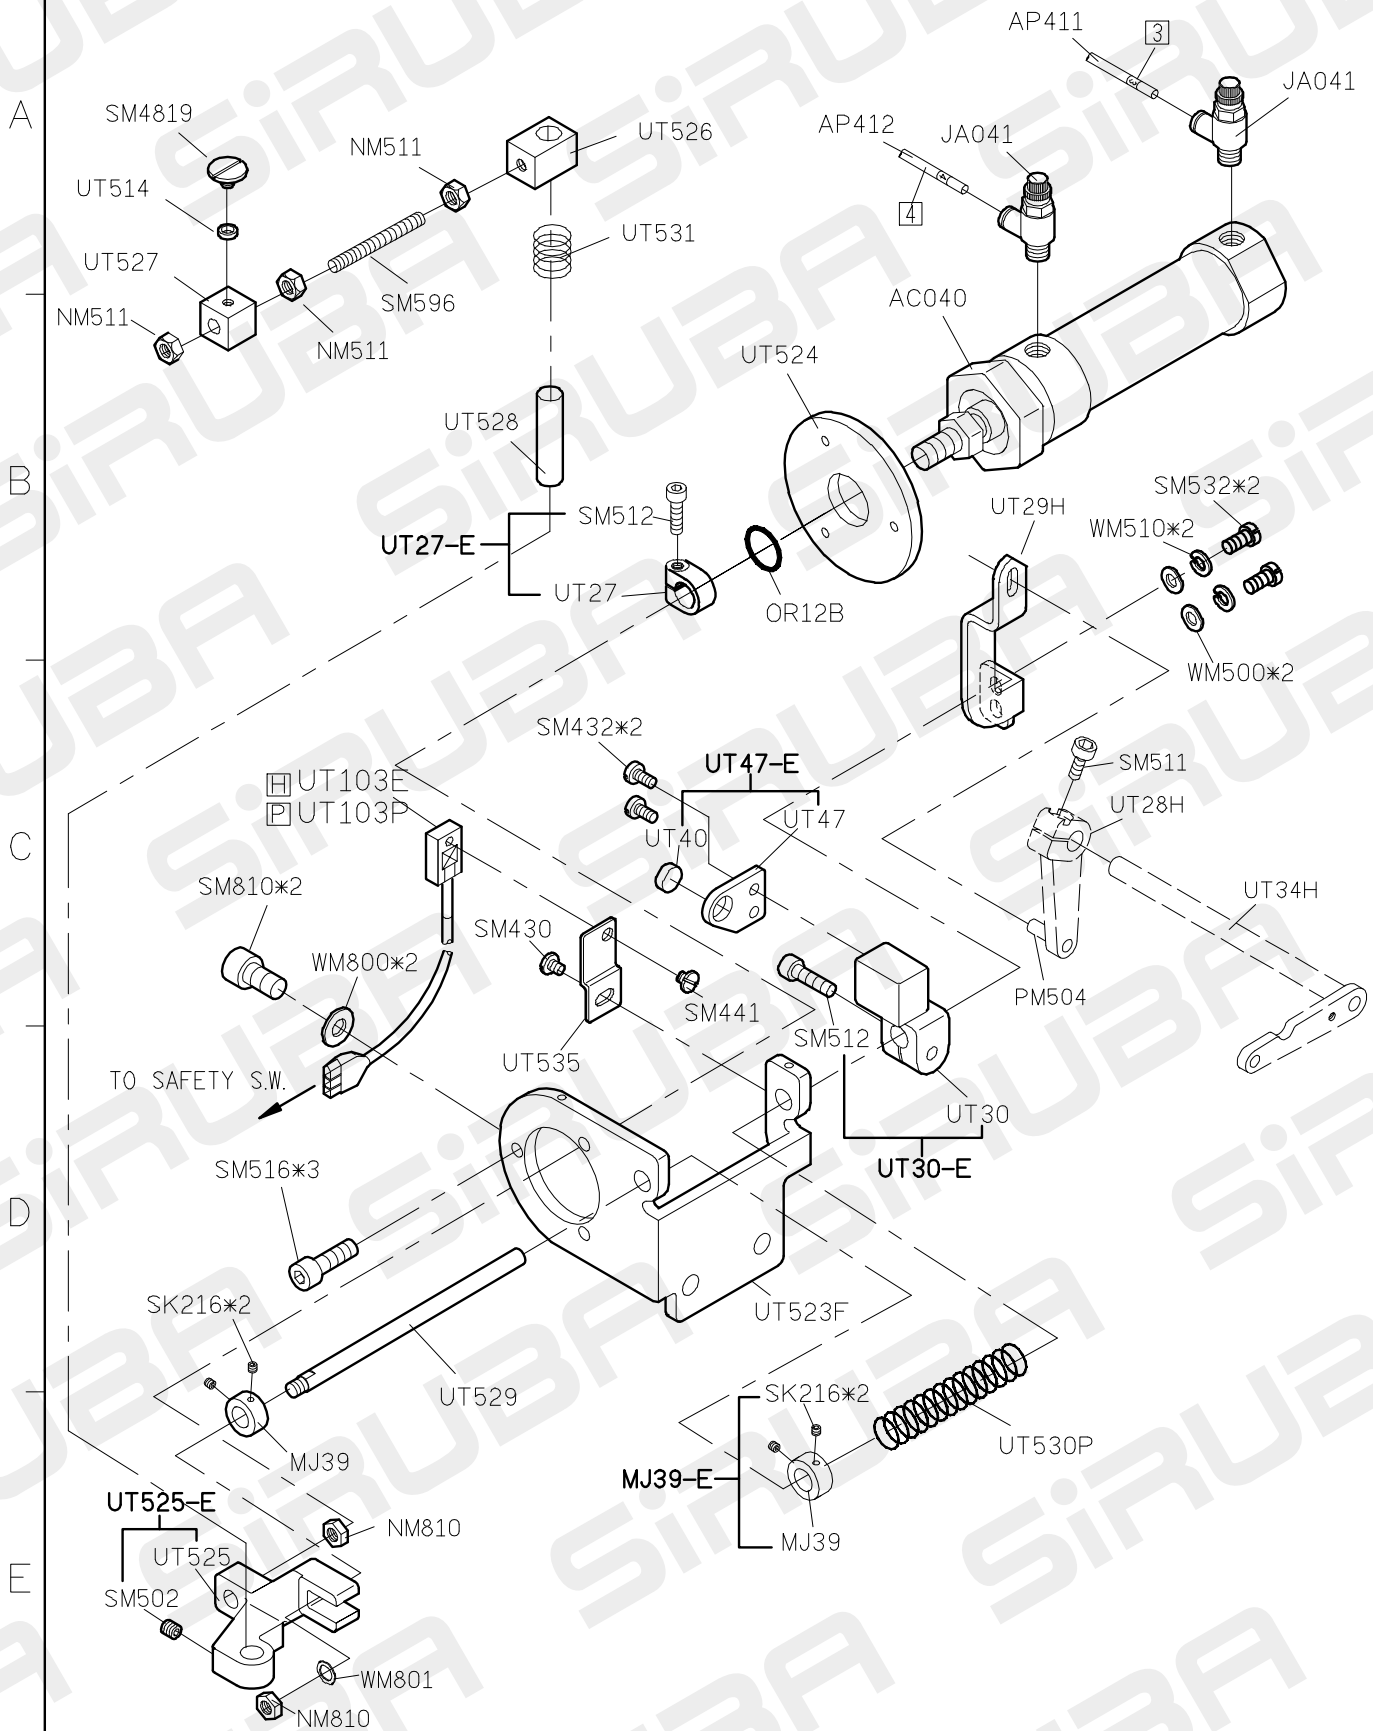

C007JD PARTS LIST FOR UTP-J(UTQ-J) GROUP P.1/16

FOR C007J/C007JD/C858J/C858JD

★适用于UTP/CR/CX, UTQ/CR/CX, UTR/CR/CX, UTS/CR/CX车型

10/12/19

C007JD PARTS LIST FOR UTP-J(UTQ-J) GROUP P.2/16

FOR C007J/C007JD/C858J/C858JD