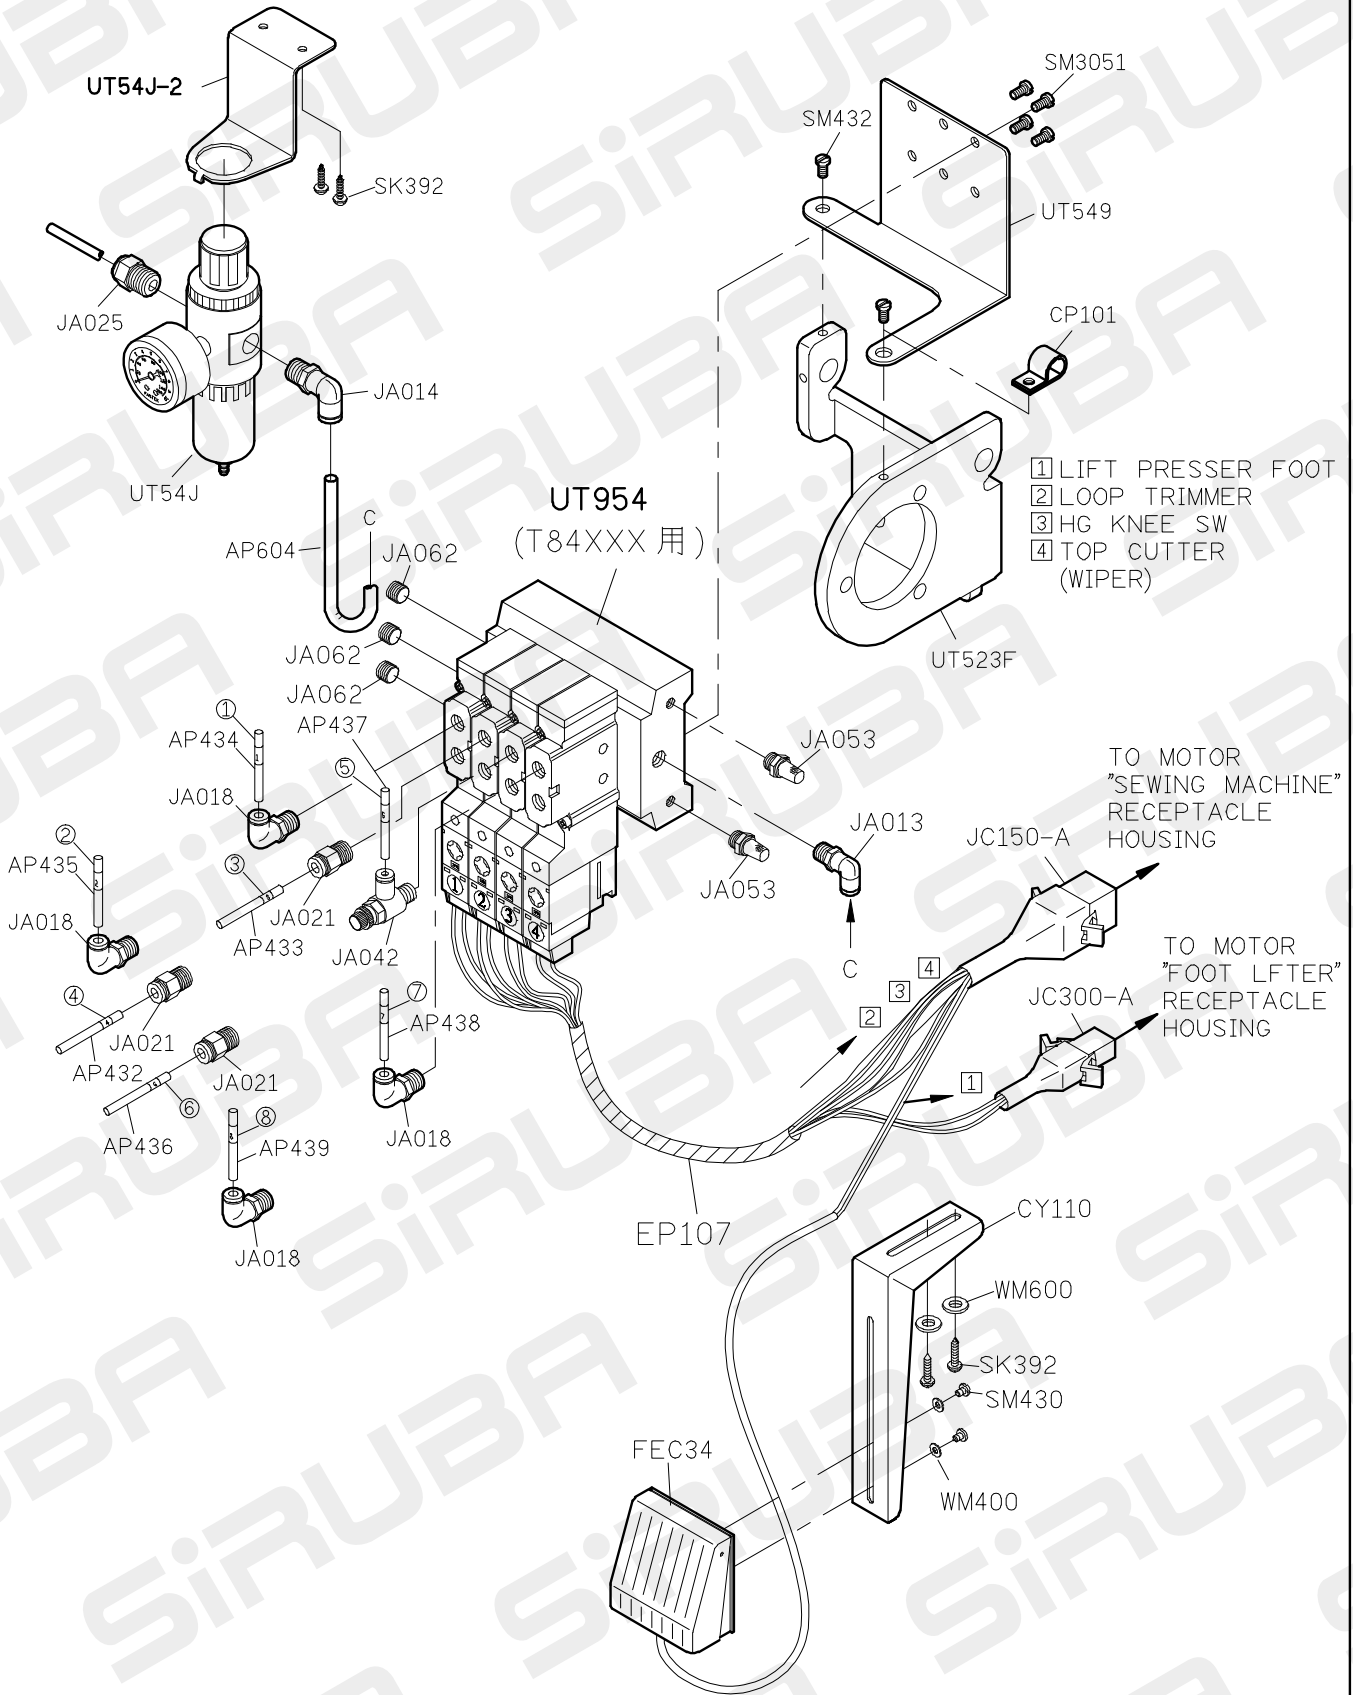

C007JD PARTS LIST FOR UTP-J(UTQ-J) GROUP P.8/16

A

B

C

D

E