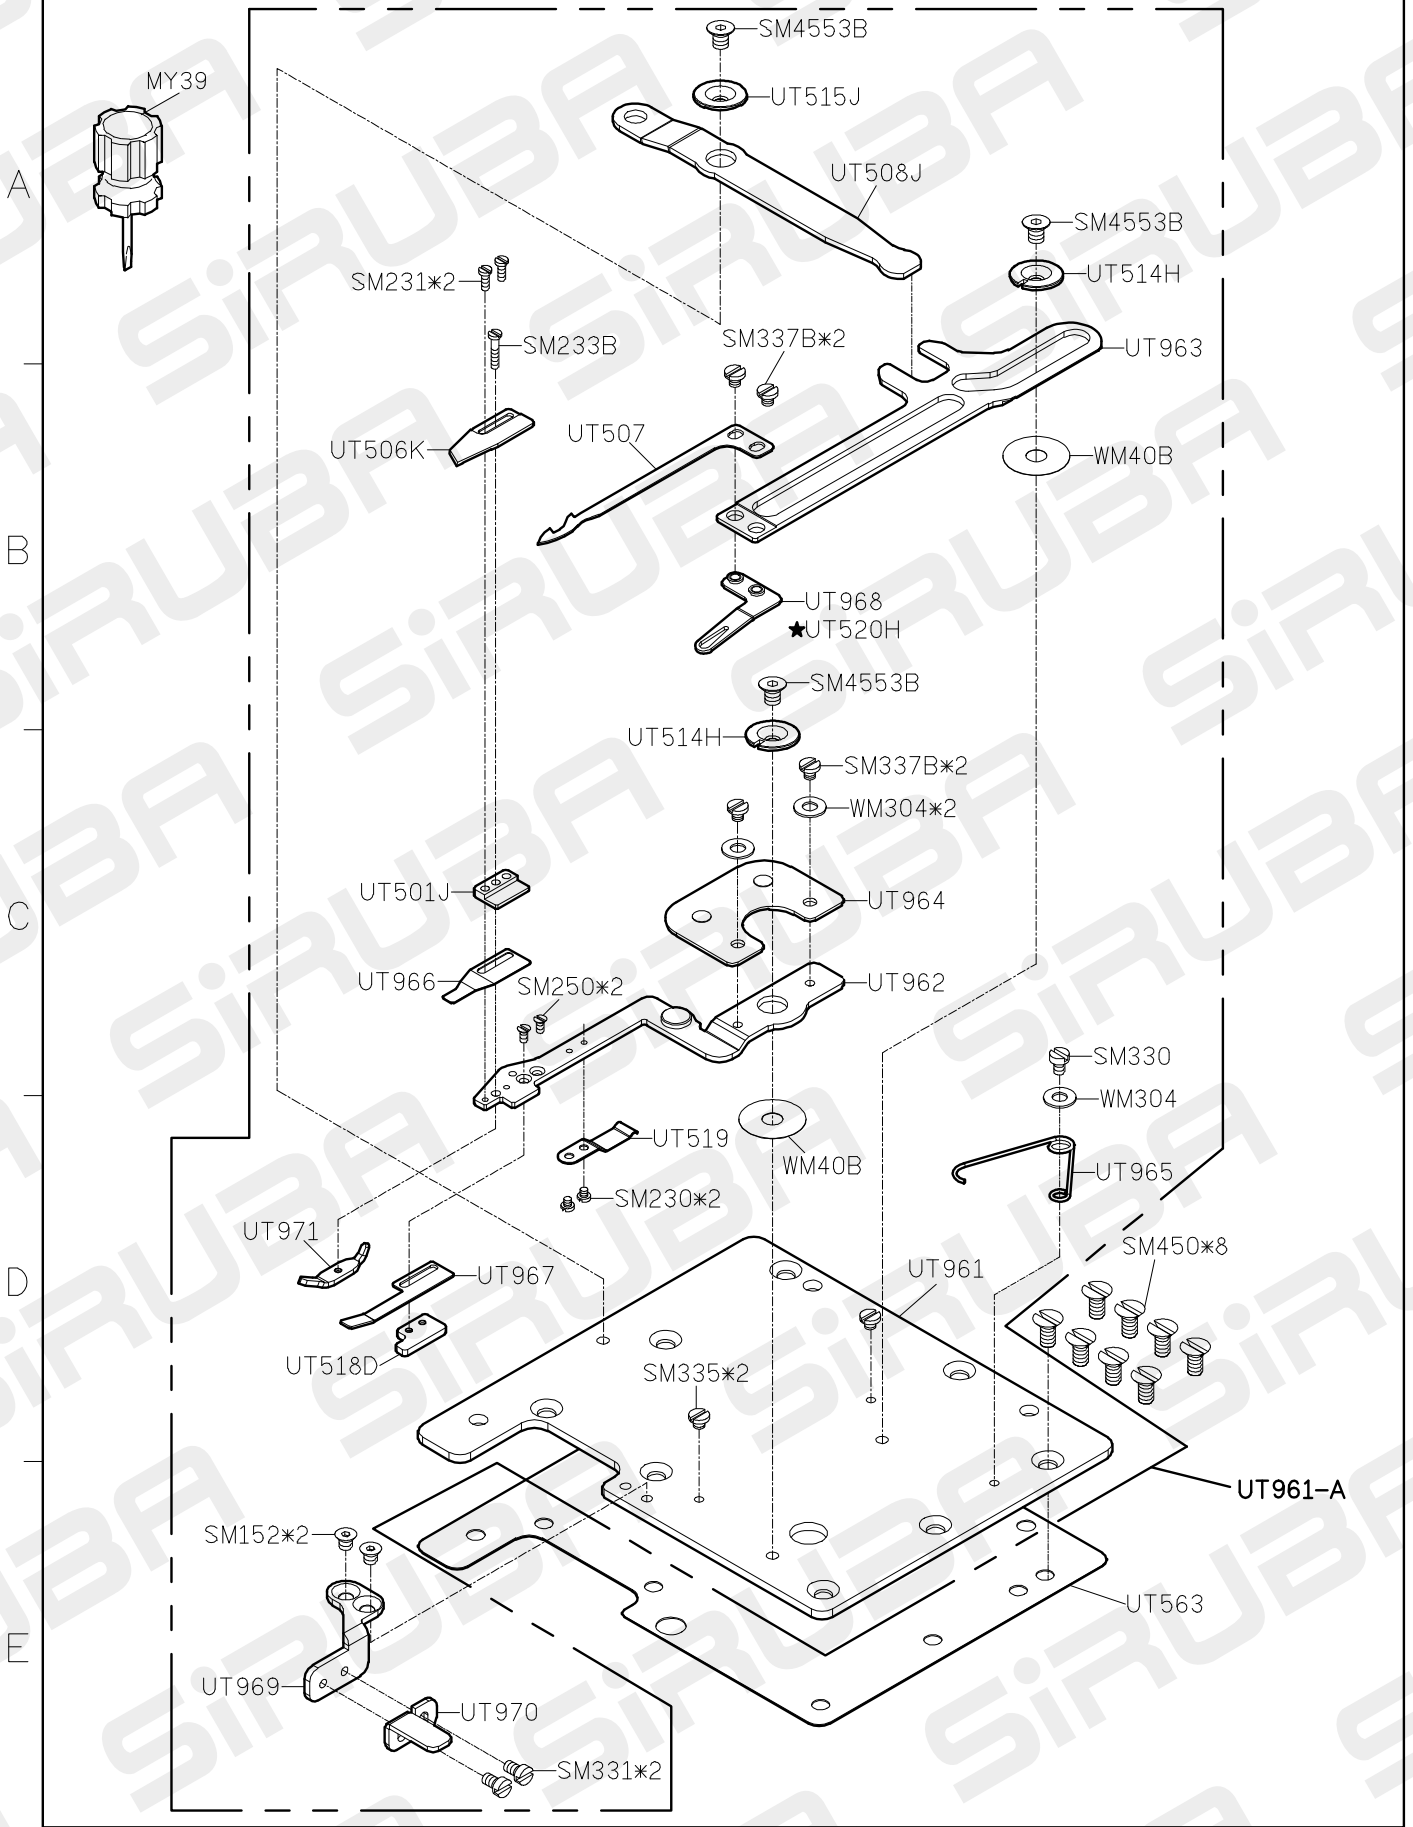

C007JD PARTS LIST FOR UTP-J(UTQ-J) GROUP P.1/16

FOR C007J/C007JD/C858J/C858JD

★适用于UTP/CR/CX, UTQ/CR/CX, UTR/CR/CX, UTS/CR/CX车型

10/12/19

C007JD PARTS LIST FOR UTP-J(UTQ-J) GROUP P.2/16

FOR C007J/C007JD/C858J/C858JD