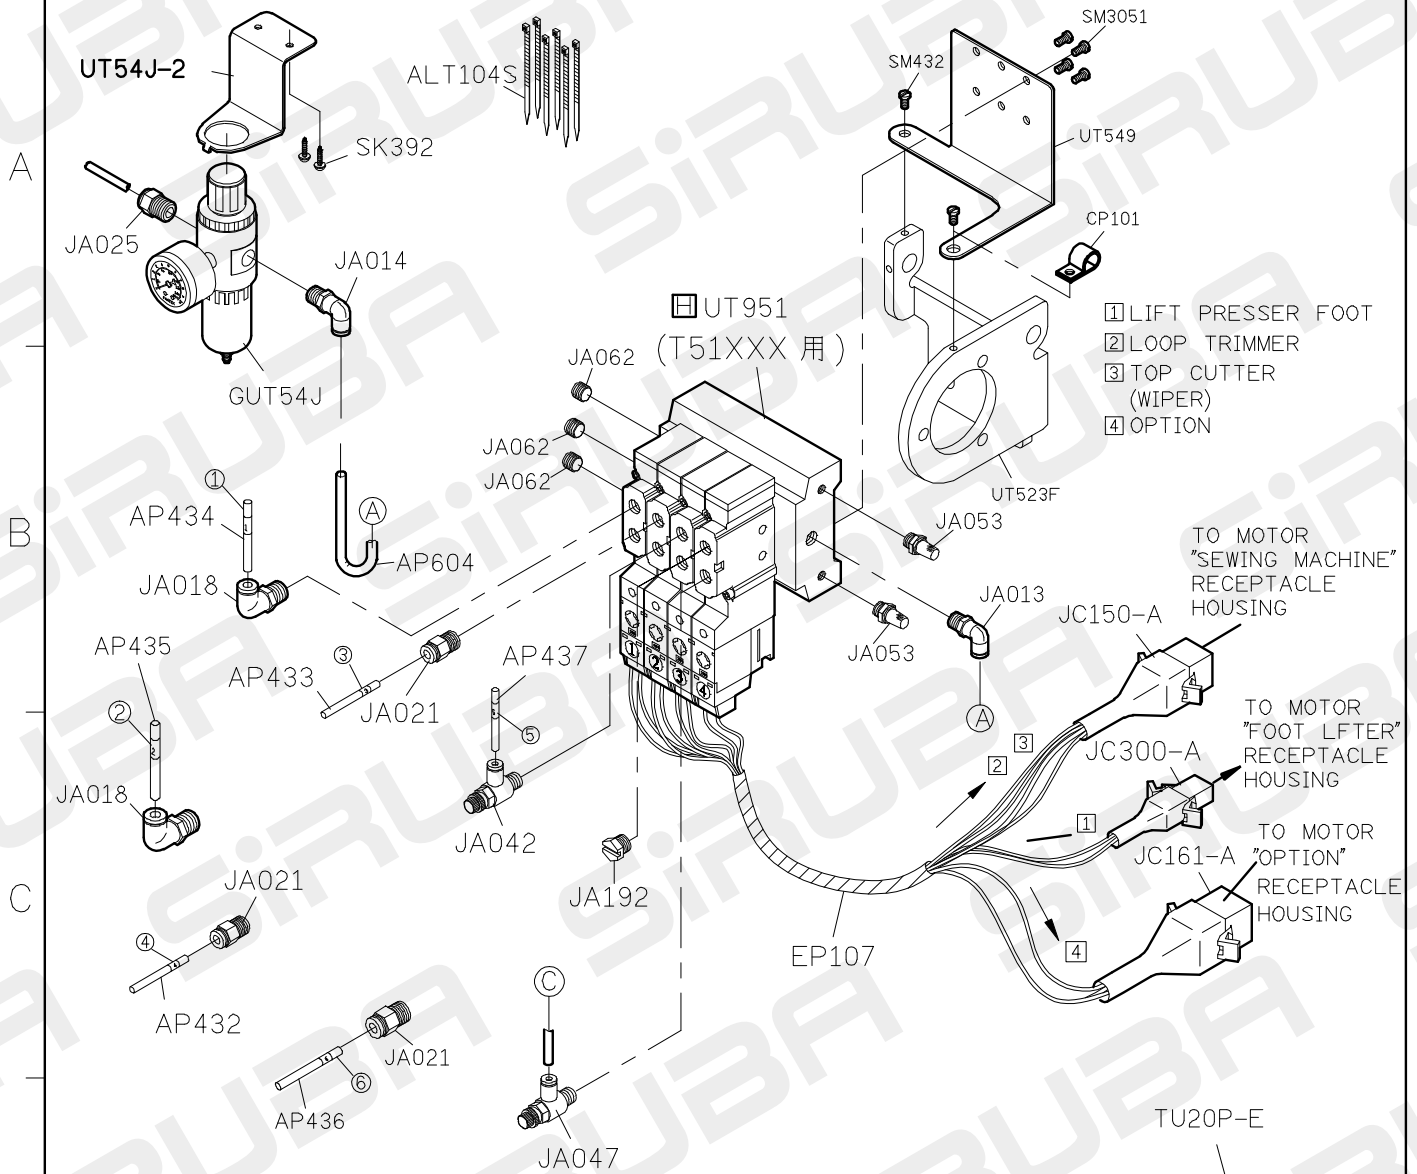

C007JD PARTS LIST FOR UTP-J(UTQ-J) GROUP P.5/16