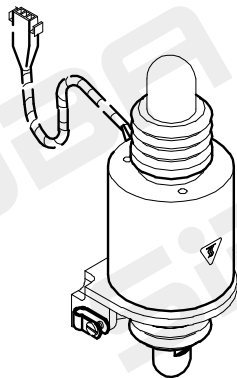

UT534

TO UNDER TRIMMER

TO PRESSER FOOT

UT230-E
FOR CL USE

UT810-A1
 UT810P-A

FOR C007JD/C858JD/S007KD

*USE FOR UTR

FOR H牌馬達 (HVP-70)