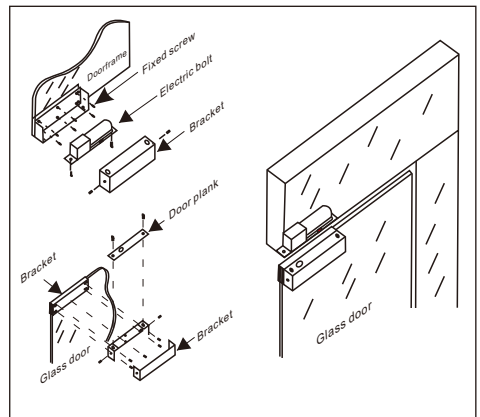

Bracket for Fully Frameless Glass Door

YLI ELECTRONIC

Model:BBK-700

Specification

- Dimension: 205Lx58Wx46H(mm)
- Standard Structure: Stainless steel , Wire Drawing Finished
- Suitable for Door: Fully Frameless Glass Door
- Glass Thickness: 10-15mm
- Opening Mode: 180 Degree Door
- Use with: YB-100/100S/100+/100+LED/300
- Finished for Shell: Stainless steel, Wire Drawing
- Weight: 1.6kg

Dimension

Installation

Bracket Section View

Bracket Installation Diagram