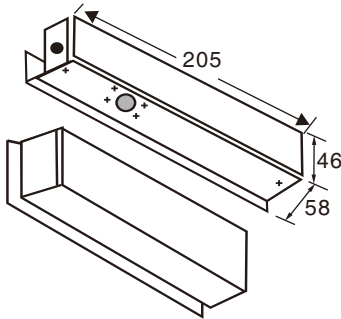

Bracket for Fully Frameless Glass Door

YLI ELECTRONIC

Model:BBK-700

Specification

- Dimension: 205Lx58Wx46H(mm)
- Standard Structure: Stainless steel , Wire Drawing Finished
- Suitable for Door: Fully Frameless Glass Door
- Glass Thickness: 10-15mm
- Opening Mode: 180 Degree Door
- Use with: YB-100/100S/100+/100+LED/300
- Finished for Shell: Stainless steel, Wire Drawing
- Weight: 1.6kg

Dimension

Installation

Bracket Section View

Bracket Installation Diagram