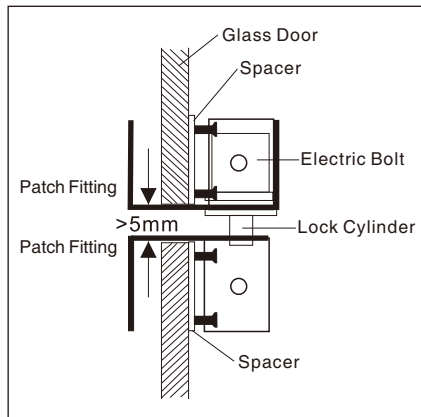

Bracket for Fully Frameless Glass Door

YLI ELECTRONIC

Model:BBK-700

Specification

- Dimension: 205Lx58Wx46H(mm)
- Standard Structure: Stainless steel , Wire Drawing Finished
- Suitable for Door: Fully Frameless Glass Door
- Glass Thickness: 10-15mm
- Opening Mode: 180 Degree Door
- Use with: YB-100/100S/100+/100+LED/300
- Finished for Shell: Stainless steel, Wire Drawing
- Weight: 1.6kg

Dimension

Installation

Bracket Section View

Bracket Installation Diagram