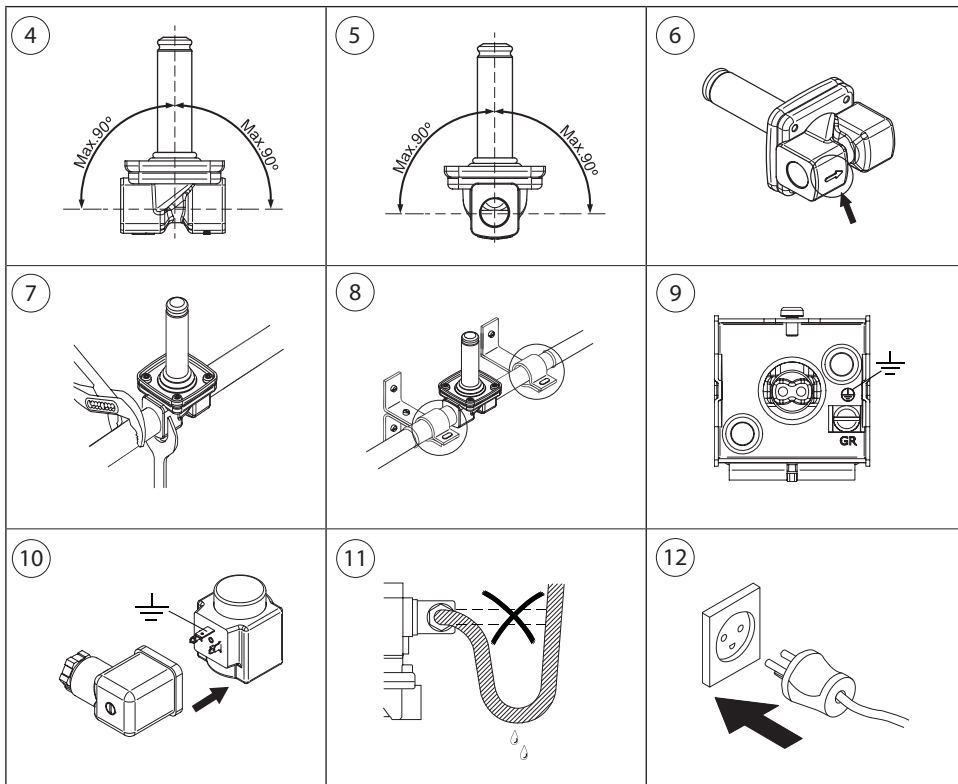

Installation guide

# Solenoid valve

Type EV220B 6 - EV220B 22

032R9328

032R9328

13

DN	MWP		Max. test pressure PT	
	[bar]	[psi]	[bar]	[psi]
6 - 10	20	290	30	435
11.5 - 22	10	145	15	225

EN 60730-2-8

Visit [www.products.danfoss.com](http://www.products.danfoss.com) for further technical data