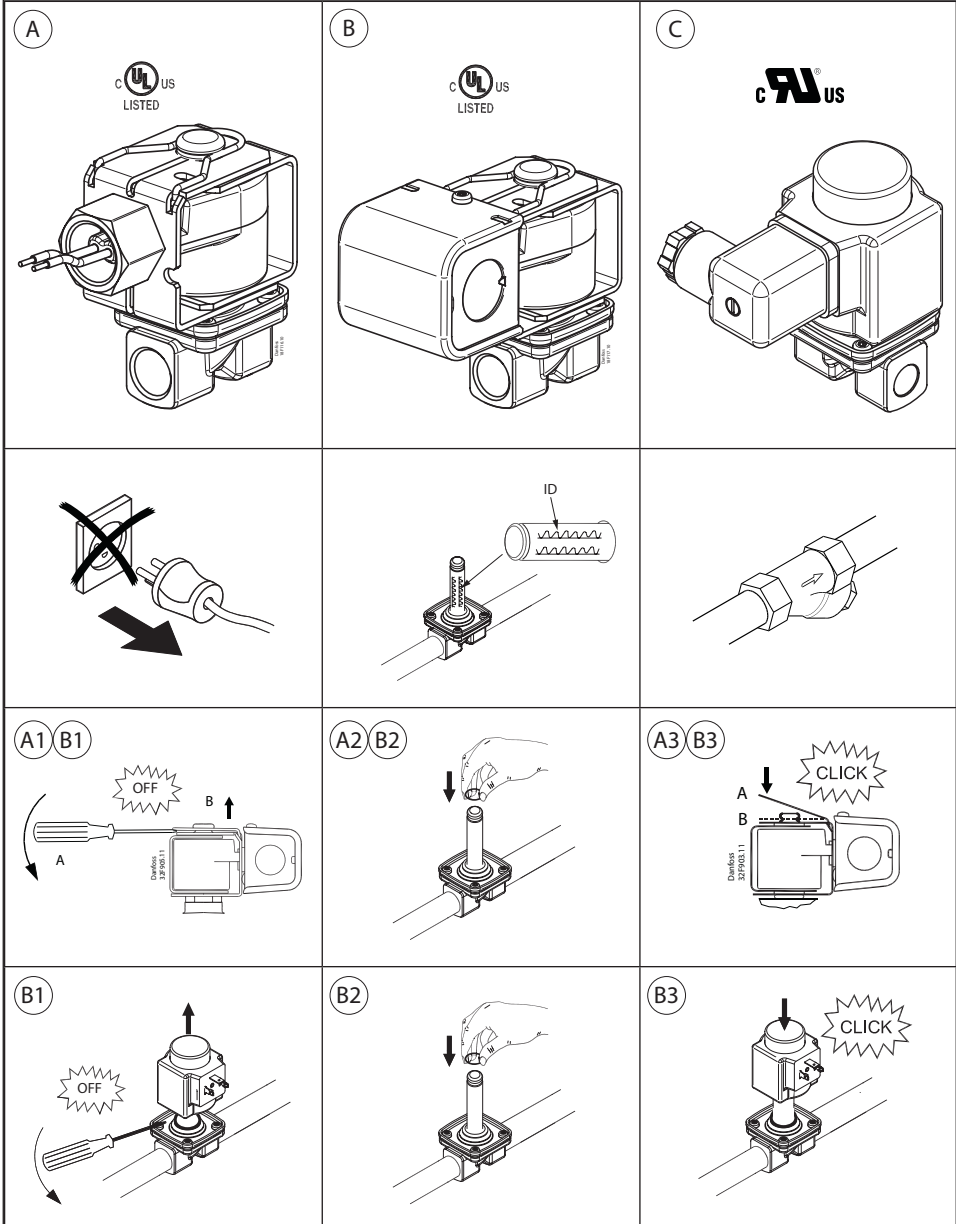

Installation guide

# Solenoid valve

Type EV220B 6 - EV220B 22

032R9328

032R9328

13

DN	MWP		Max. test pressure PT	
	[bar]	[psi]	[bar]	[psi]
6 - 10	20	290	30	435
11.5 - 22	10	145	15	225

EN 60730-2-8

Visit [www.products.danfoss.com](http://www.products.danfoss.com) for further technical data