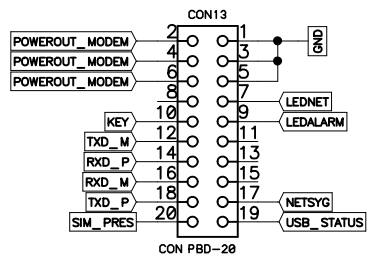

MAIN BOARD

MODEM BOARD

CON PLD-20