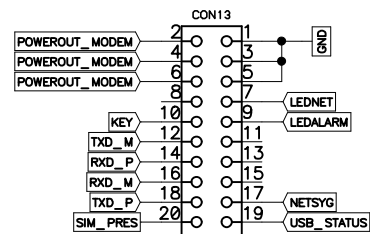

MAIN BOARD

MODEM BOARD

CON PLD-20