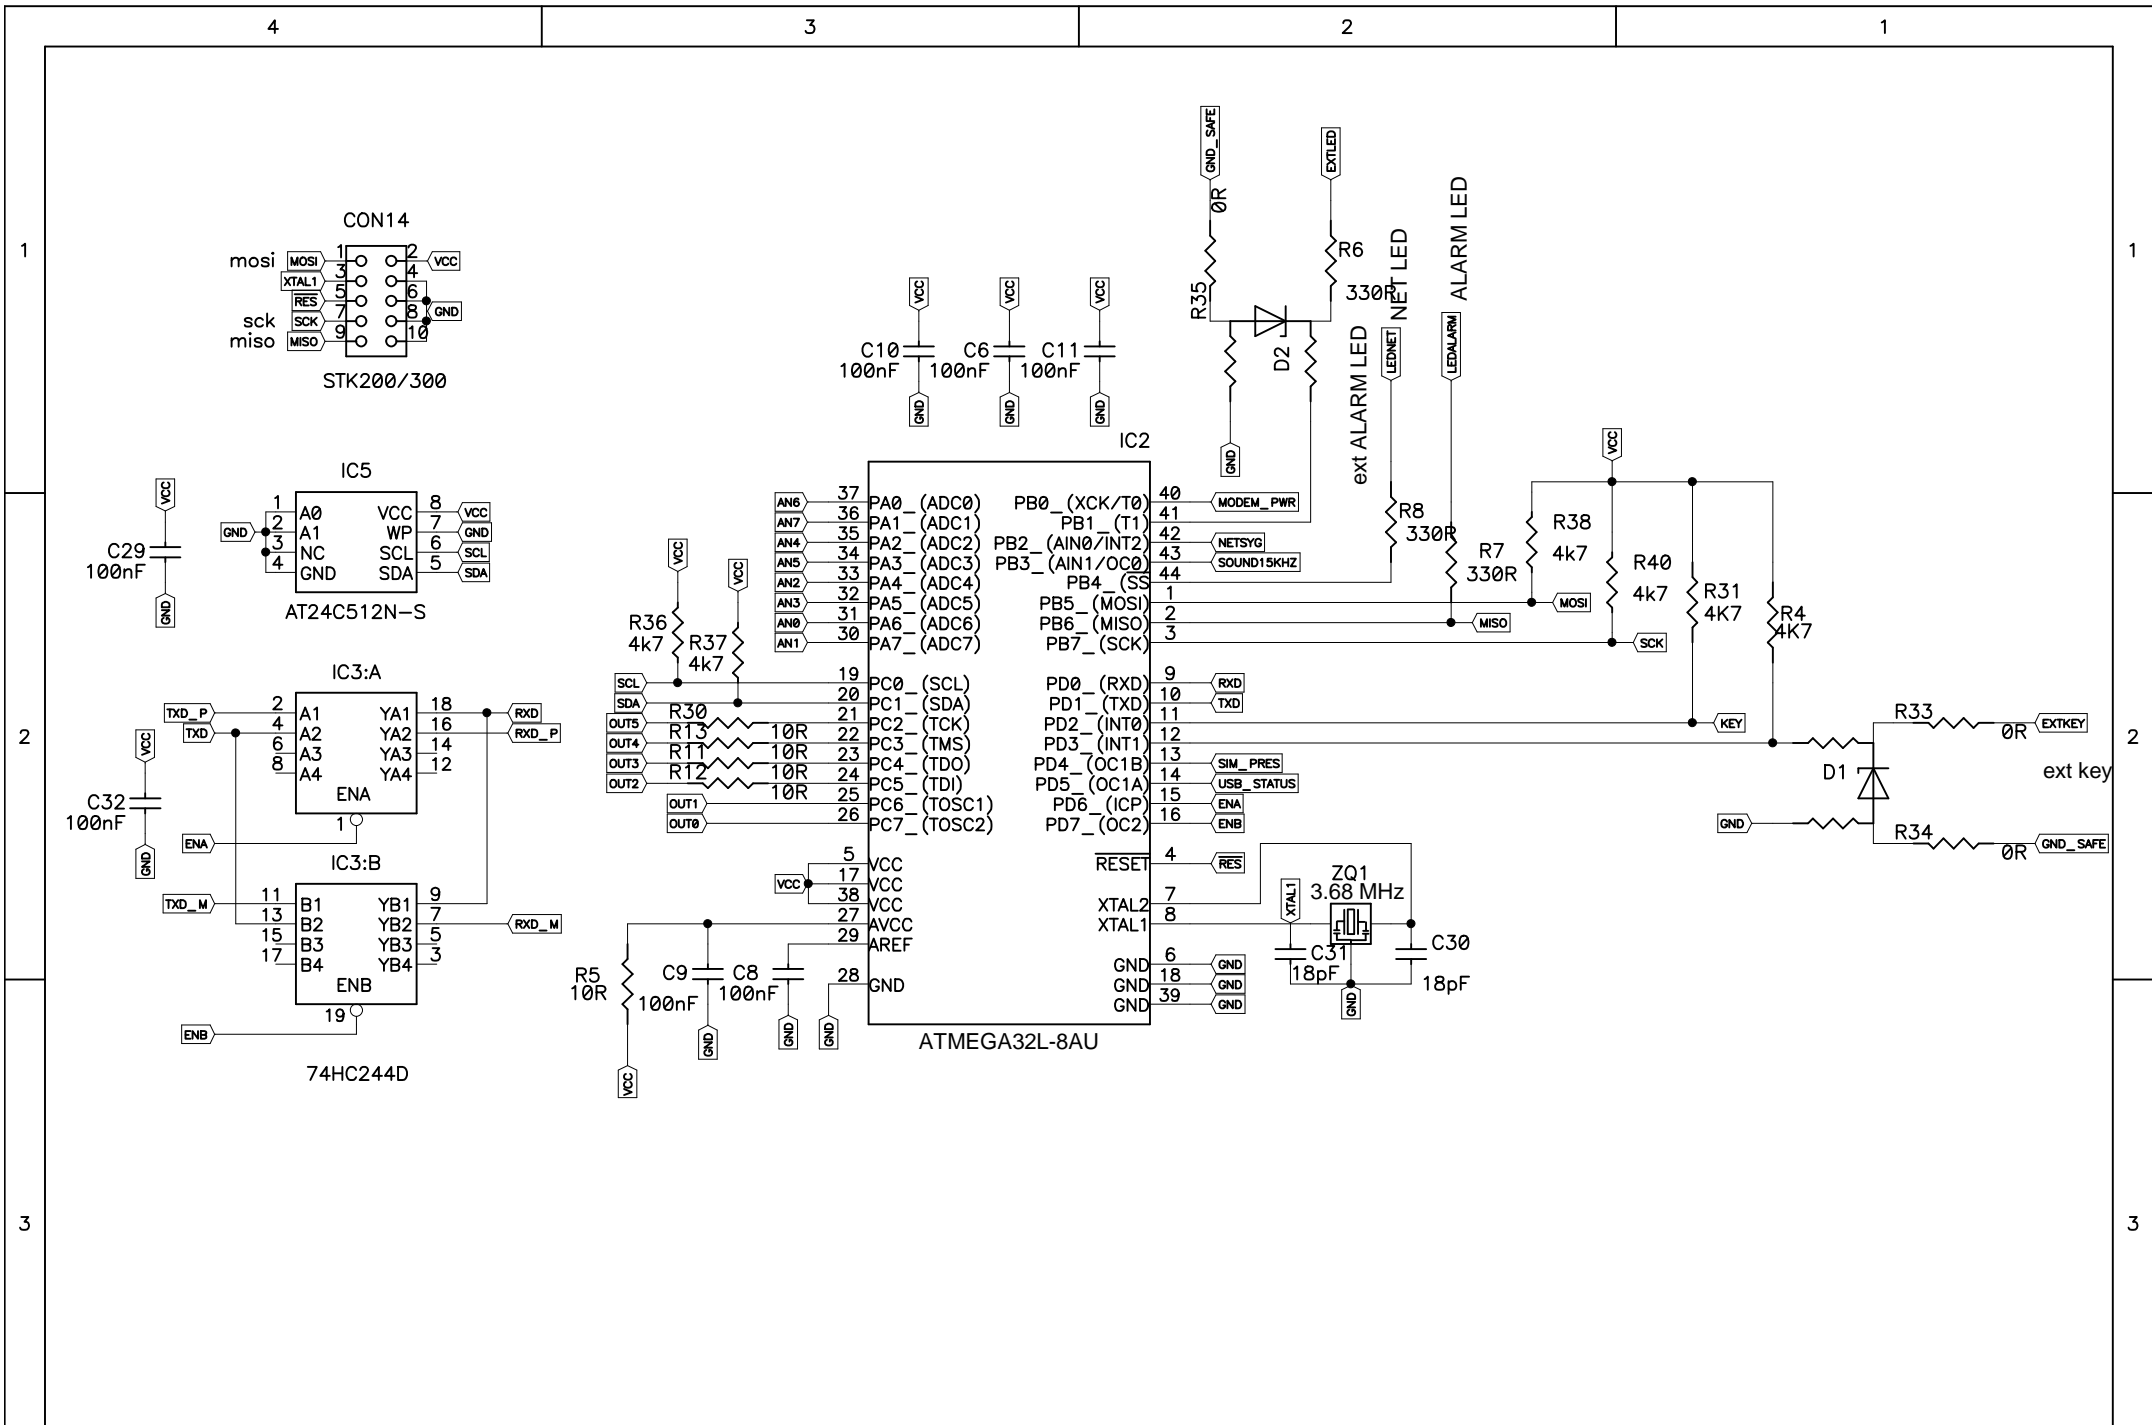

MAIN BOARD

MODEM BOARD

CON PLD-20